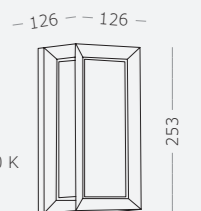

3.
SL9533.401.01
черный

LED x 10/15/20 W
2700/3000/3500/4000/5000 K
2000 lm (max)
>80 RA
120°