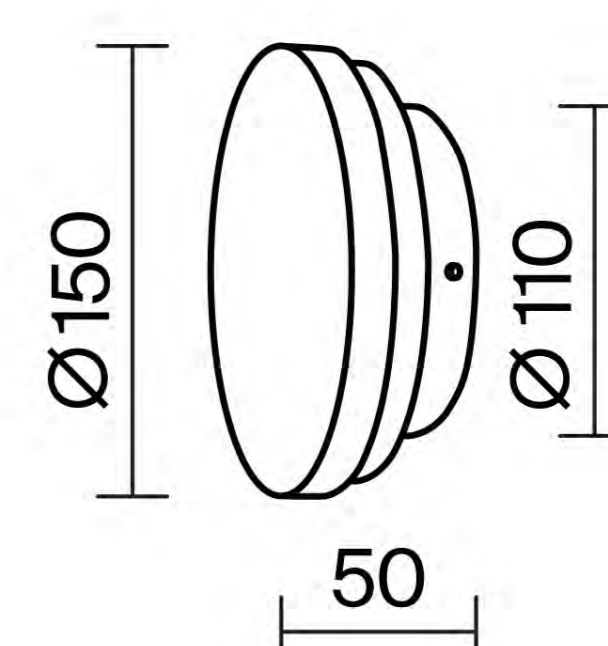

■ MOD461WL-L5BGK

LED 5Вт 314/345/336Лм
t° 2700/3000/4000K >80Ra 180°