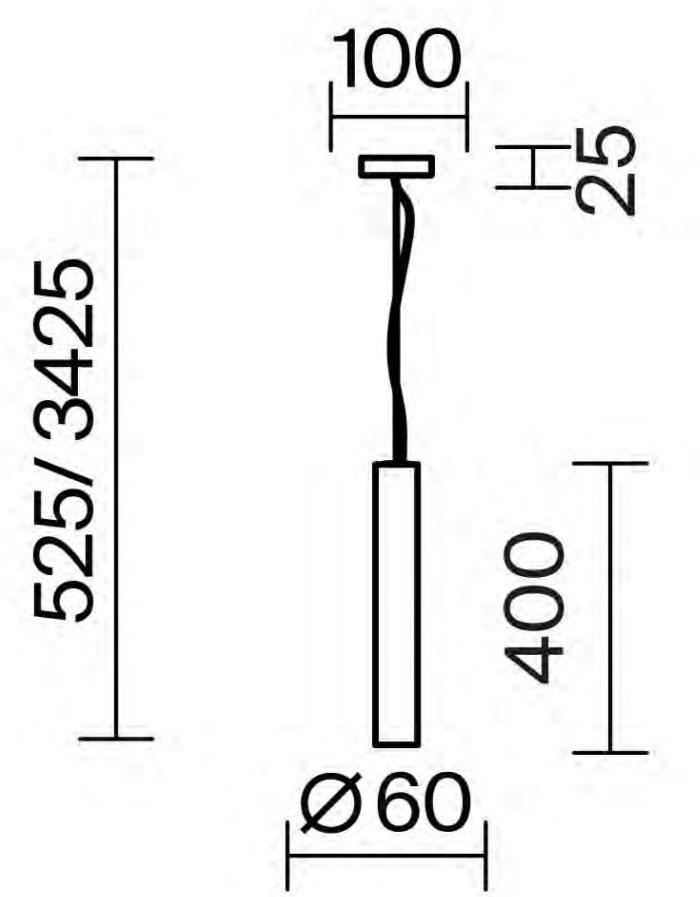

■ MOD461PL-L5BGK

LED 5Вт 439/360/395Лм
t° 2700/3000/4000K >80Ra 180°