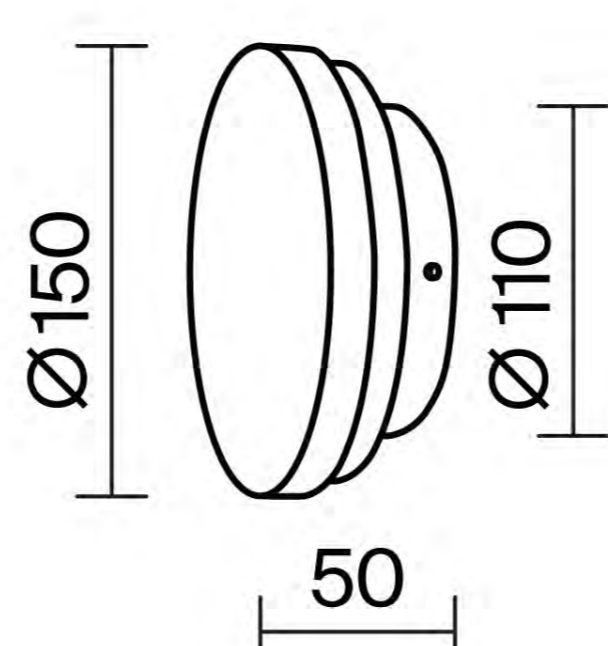

■ MOD461WL-L5GRK

LED 5Вт 331/348/341Лм
t° 2700/3000/4000K >80Ra 180°