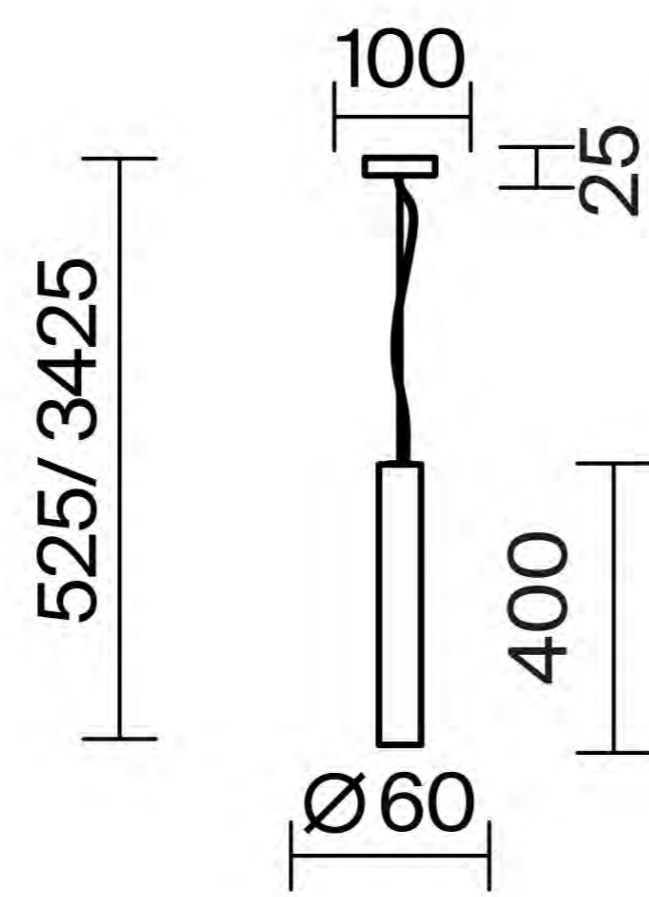

■ MOD461PL-L5GRK

LED 5Вт 412/440/442Лм
t° 2700/3000/4000K >80Ra 180°