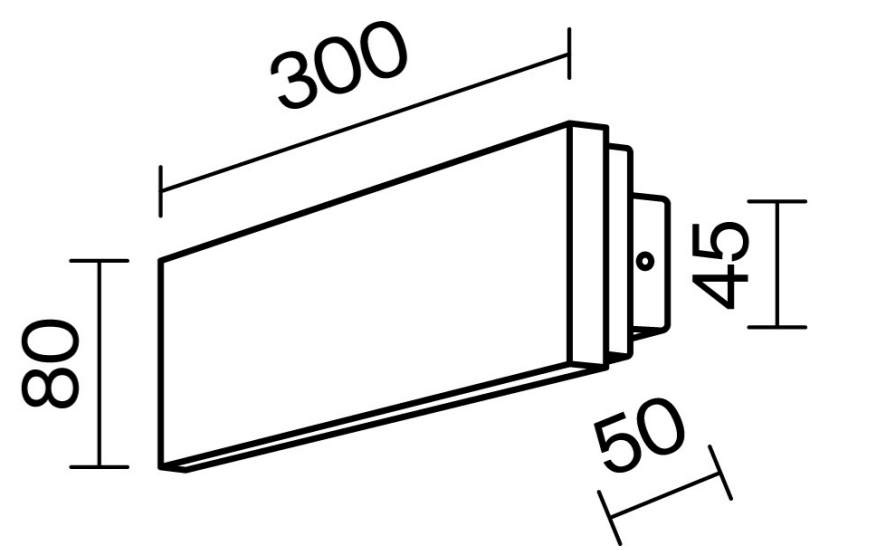

■ MOD461WL-L8BGK

LED 5Вт 473/522/507Лм
t° 2700/3000/4000K >80Ra 180°