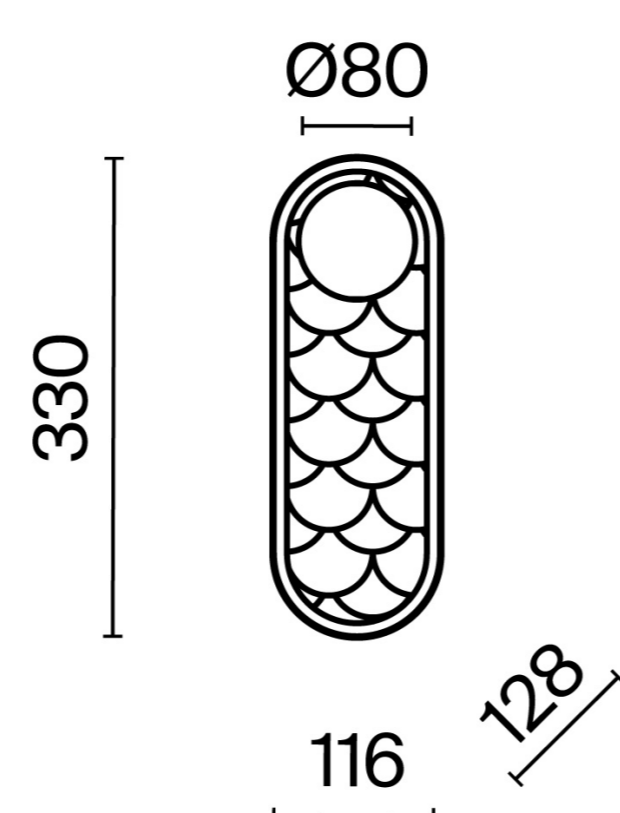

■ MOD473WL-L20BSK

LED 20Вт 1182/1368/1296Лм
t° 2700/3000/4000K >80Ra 120°