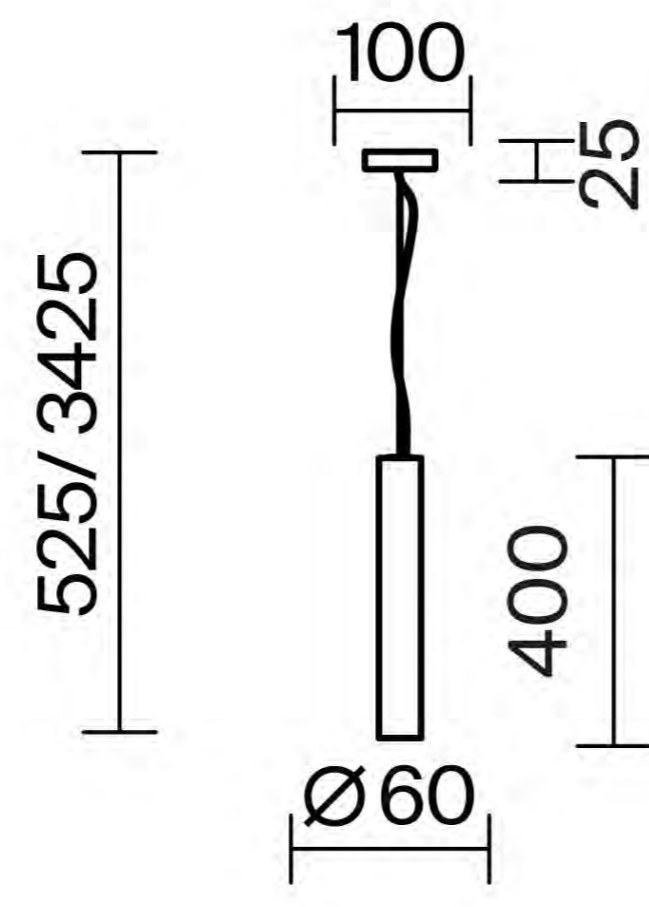

Basic Texture

Информация
о серии

■ MOD461PL-L5BK

LED 5Вт 413/431/418Лм
t° 2700/3000/4000K >80Ra 180°