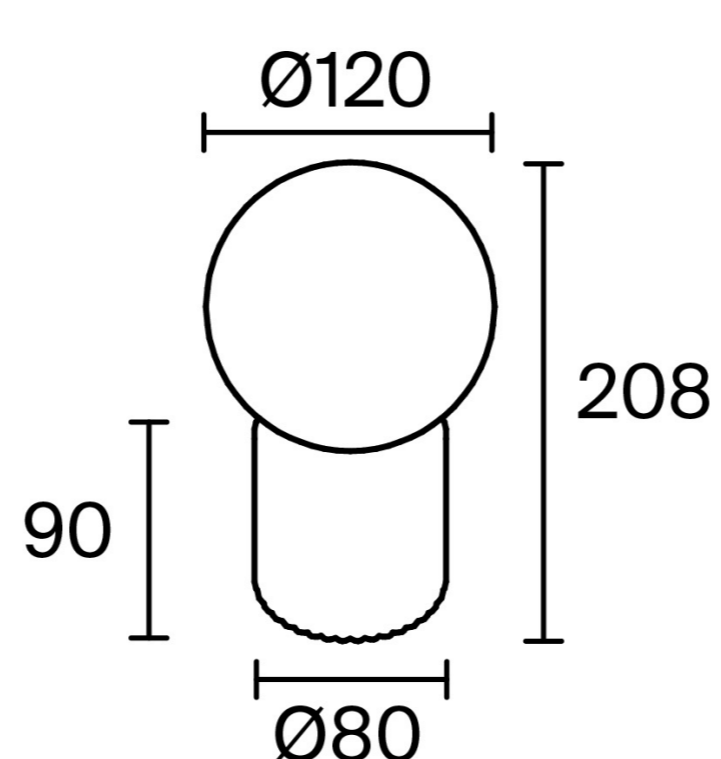

MOD404RL-L3BG3K

LED 3Вт 650Лм
t° 3000K >80Ra 120°