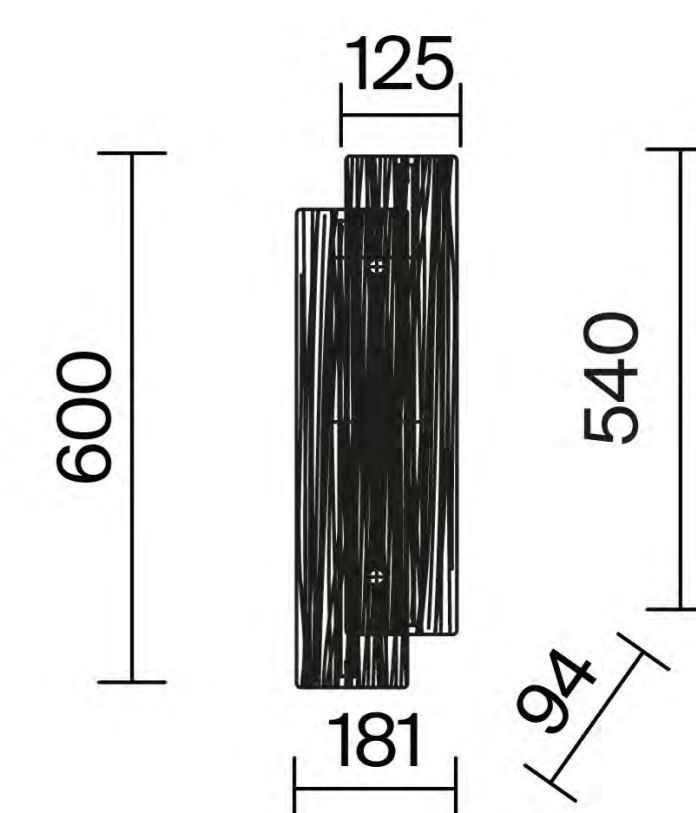

MOD439WL-L10BSK

LED 10Вт 630/658/691Лм
t° 2700/3000/4000K >90Ra 120°