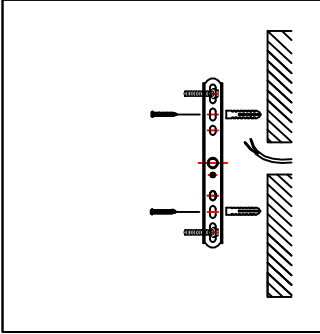

INSTALLATION INSTRUCTION ODEON LIGHT COLLECTION HALL 4796/2W

1	22#*L280	18 PCS	
2			
3			