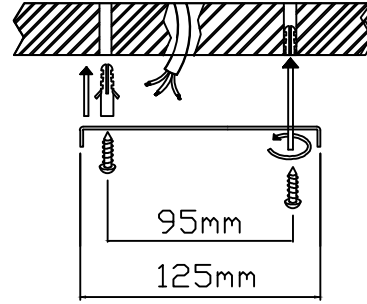

INSTALLATION INSTRUCTION  
ODEON LIGHT COLLECTION PENDANT. 4792/28L

1

2

A  
or  
B

AutodesK

3

4

AutodesK