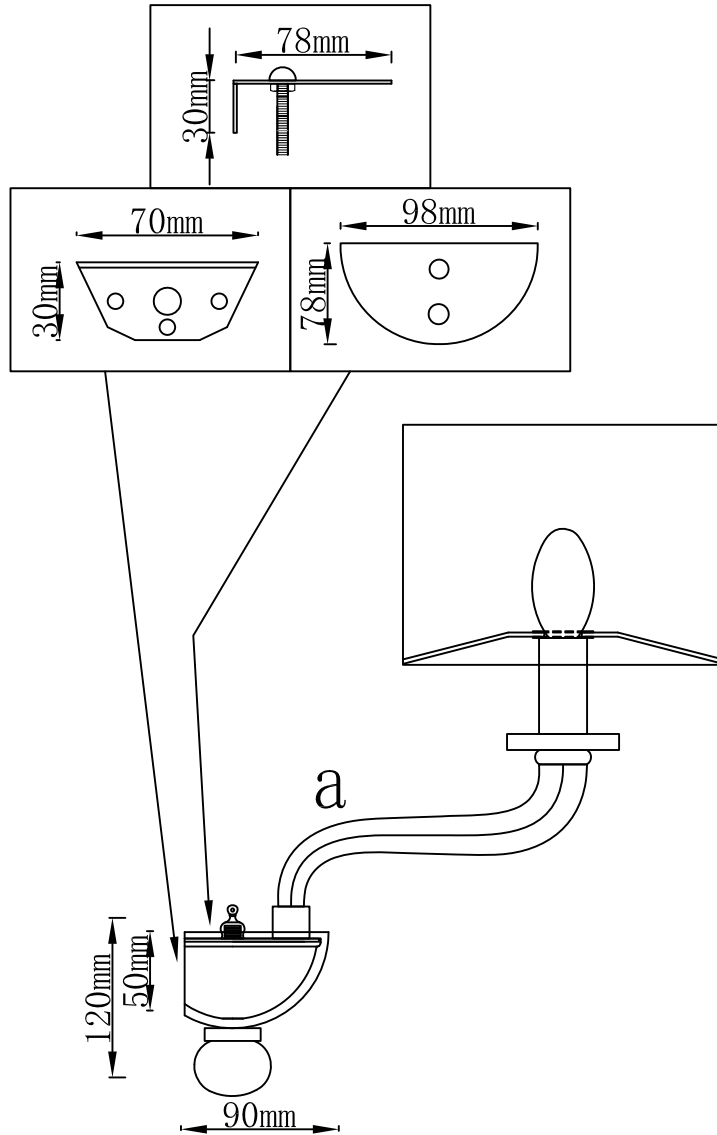

## ODEON LIGHT COLLECTION MODERN.4727/1W

HOLE PICTURE

Figure:(The internal connection wire)