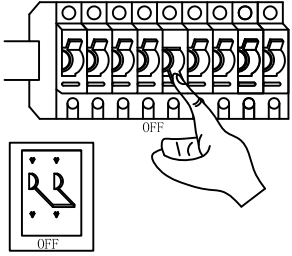

INSTALLATION INSTRUCTION

ODEON LIGHT COLLECTION CLASSIC.4725/1W

HOLE PICTURE

Figure:(The internal connection wire)

NO	A
PCS	1