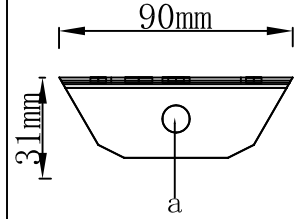

INSTALLATION INSTRUCTION

ODEON LIGHT COLLECTION CLASSIC.4725/1W

HOLE PICTURE

Figure:(The internal connection wire)

NO	A
PCS	1