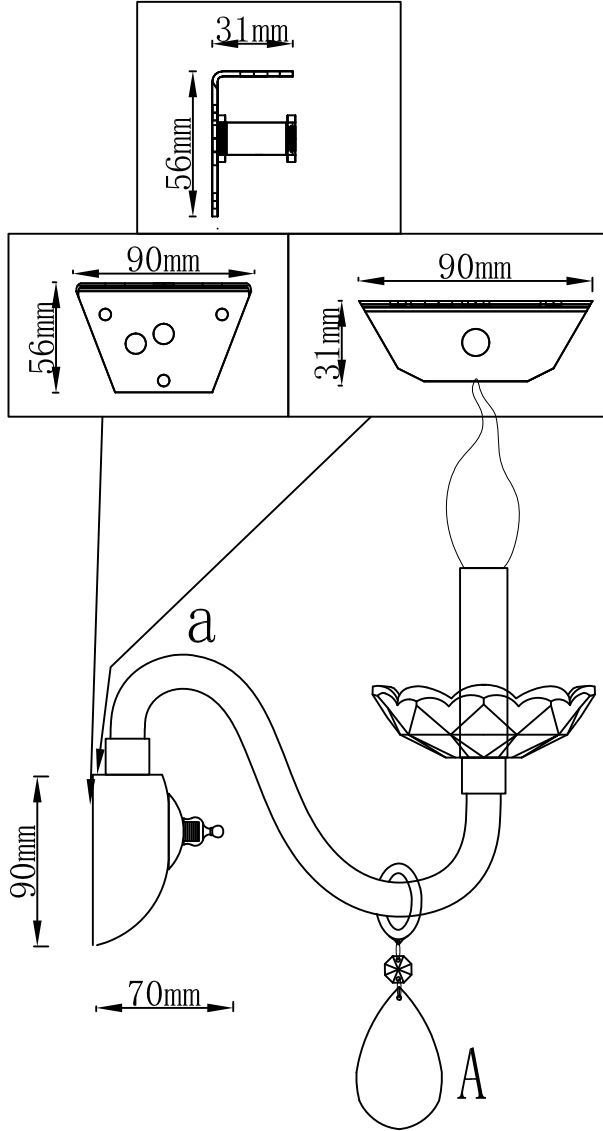

INSTALLATION INSTRUCTION

ODEON LIGHT COLLECTION CLASSIC.4725/1W

HOLE PICTURE

Figure:(The internal connection wire)

NO	A
PCS	1