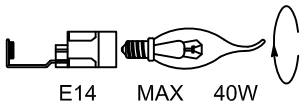

INSTALLATION INSTRUCTION

ODEON LIGHT COLLECTION CLASSIC.4725/1W

HOLE PICTURE

Figure:(The internal connection wire)

NO	A
PCS	1