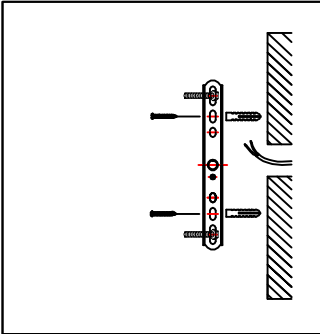

# INSTALLATION INSTRUCTION ODEON LIGHT COLLECTION HALL 4120/2W

1	<b>30*76#</b>	17 PCS	
2			
3			