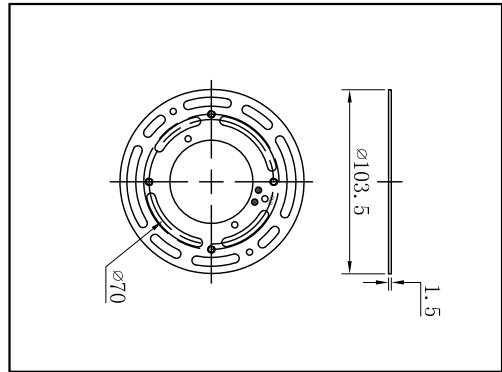

INSTALLATION INSTRUCTION ODEON LIGHT ART. 4047 / 1W

G4047