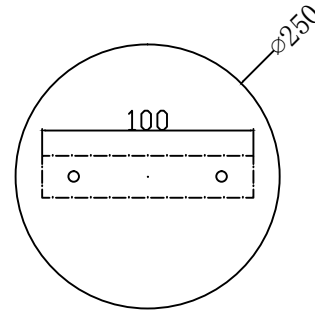

INSTALLATION INSTRUCTION ODEON LIGHT NATURE 4045/1C

Outdoor ceiling lamp

1 x E27(60w)