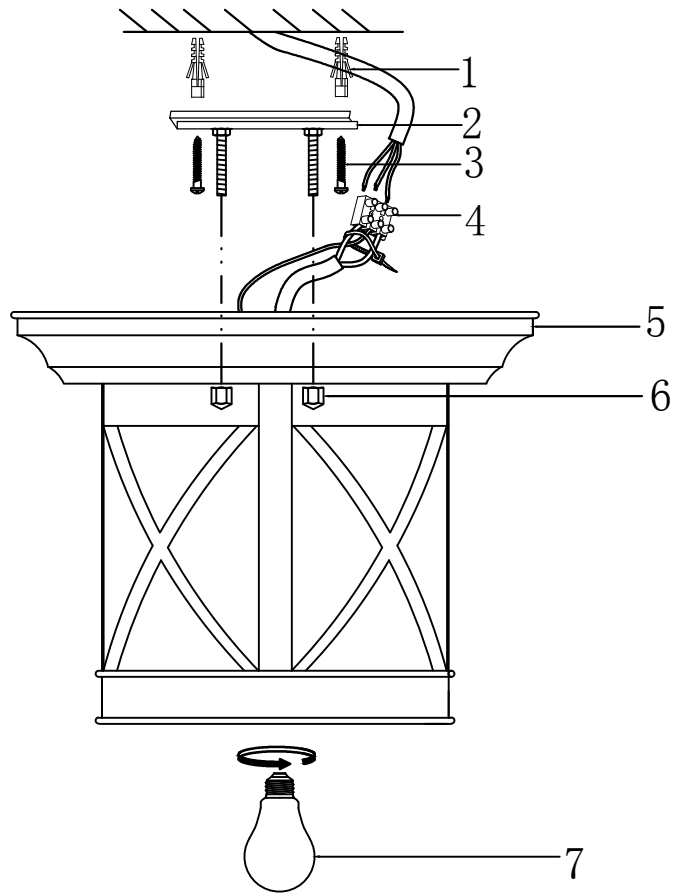

INSTALLATION INSTRUCTION ODEON LIGHT NATURE 4045/1C

Outdoor ceiling lamp

1 x E27(60w)