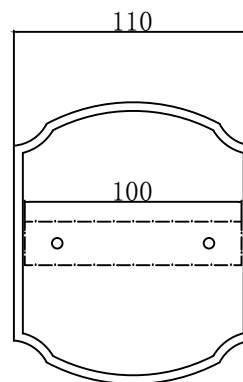

INSTALLATION INSTRUCTION ODEON LIGHT NATURE 4043/1W

Outdoor wall lamp

 **1 x E27 (60w)**