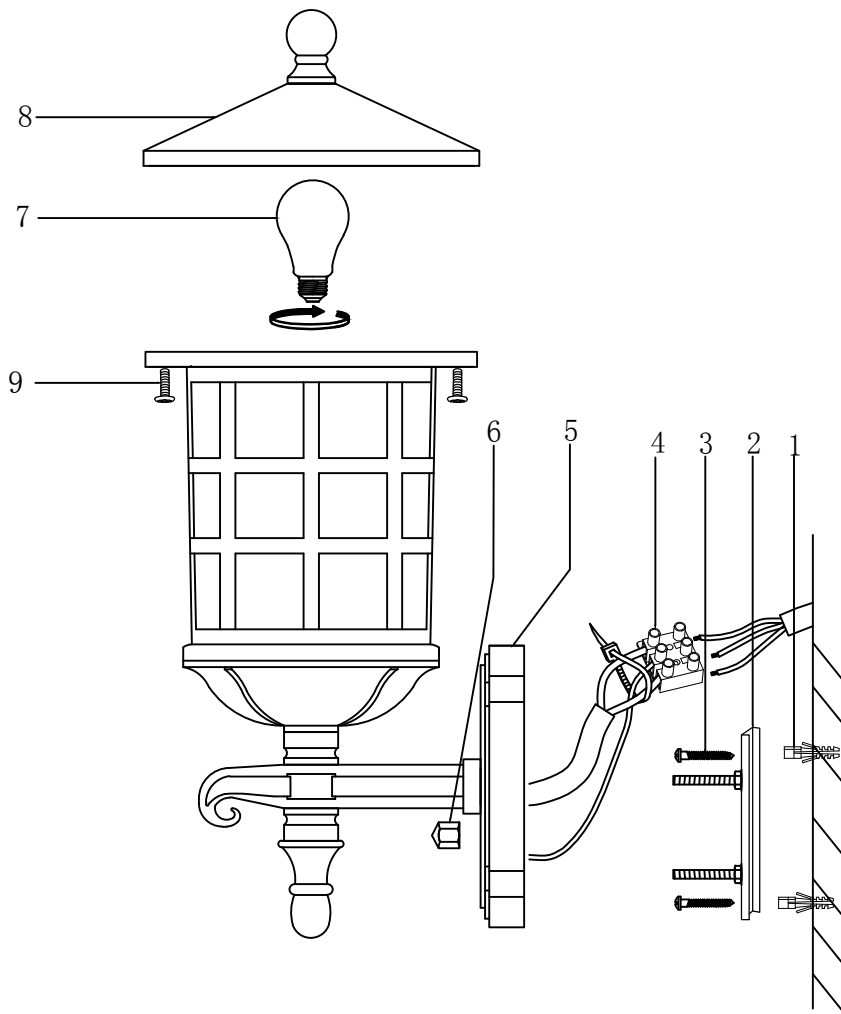

INSTALLATION INSTRUCTION ODEON LIGHT NATURE 4043/1W

Outdoor wall lamp

 **1 x E27 (60w)**