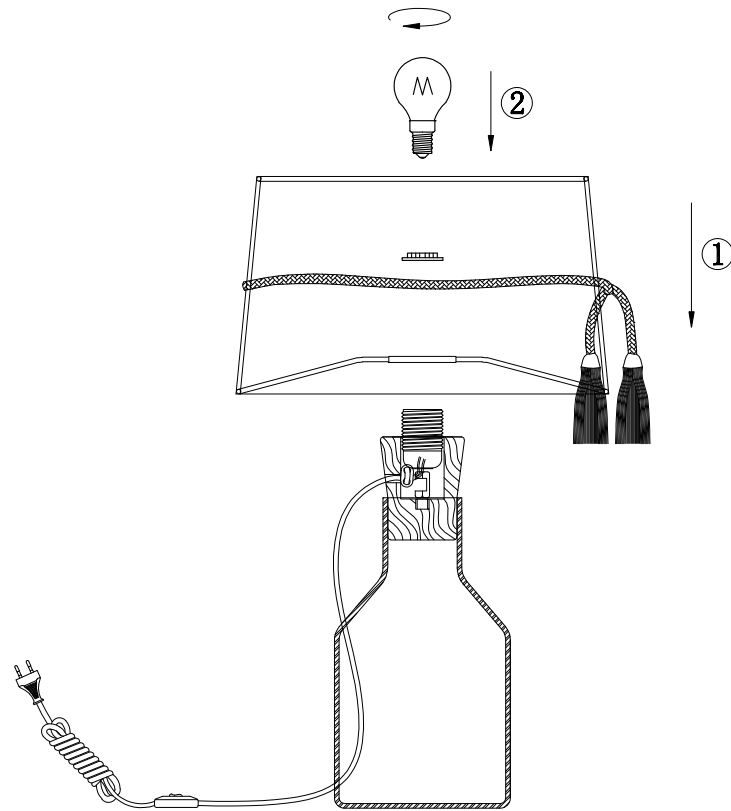

Instruction

Z673TL-01TR

1 x E27 (40W)

Model: Z673TL-01TR
Collection: Table & Floor
Series: Colombo

Table Lamps