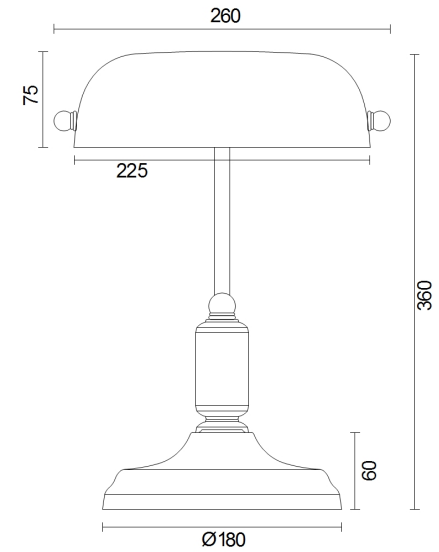

Instruction

Collection: TABLE & FLOOR

Series: KIWI

Model: Z153-TL-01-BS

Mobile

- Mobile

1 x E27 (40W)

MAYTONI
DECORATIVE LIGHTING