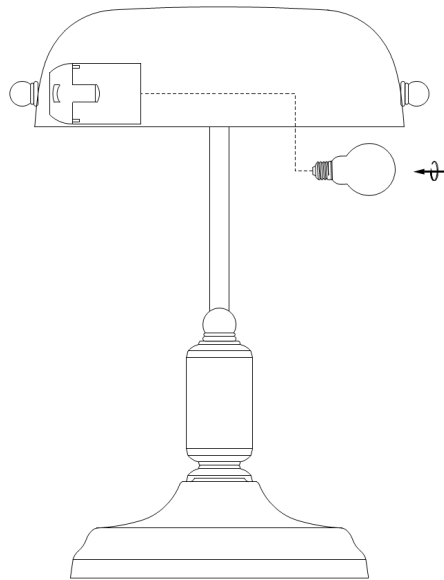

Instruction

Collection: TABLE & FLOOR

Series: KIWI

Model: Z153-TL-01-BS

Mobile

- Mobile

1 x E27 (40W)

MAYTONI
DECORATIVE LIGHTING