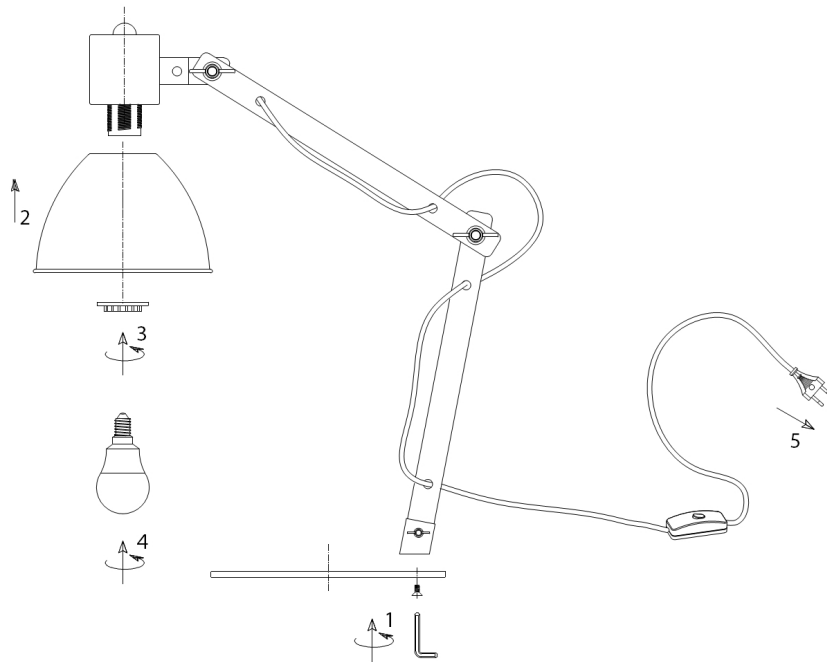

Instruction

Collection: TABLE & FLOOR

Series: APEX

Model: Z147-TL-01-YE

Mobile

- Mobile

1 x E14 (40W)

MAYTONI
DECORATIVE LIGHTING