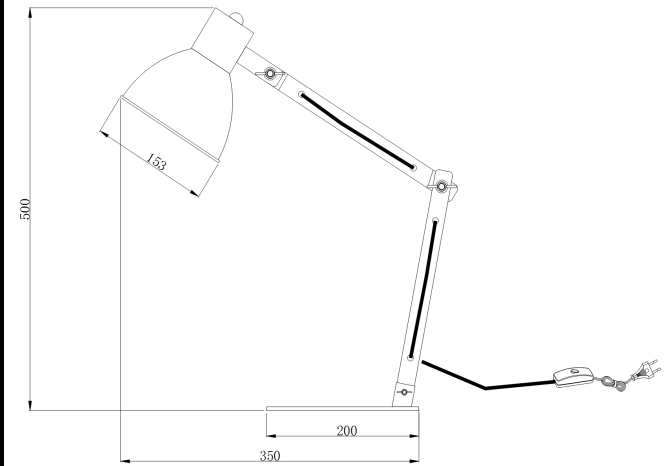

Instruction

Collection: TABLE & FLOOR

Series: APEX

Model: Z147-TL-01-YE

Mobile

- Mobile

1 x E14 (40W)

MAYTONI
DECORATIVE LIGHTING