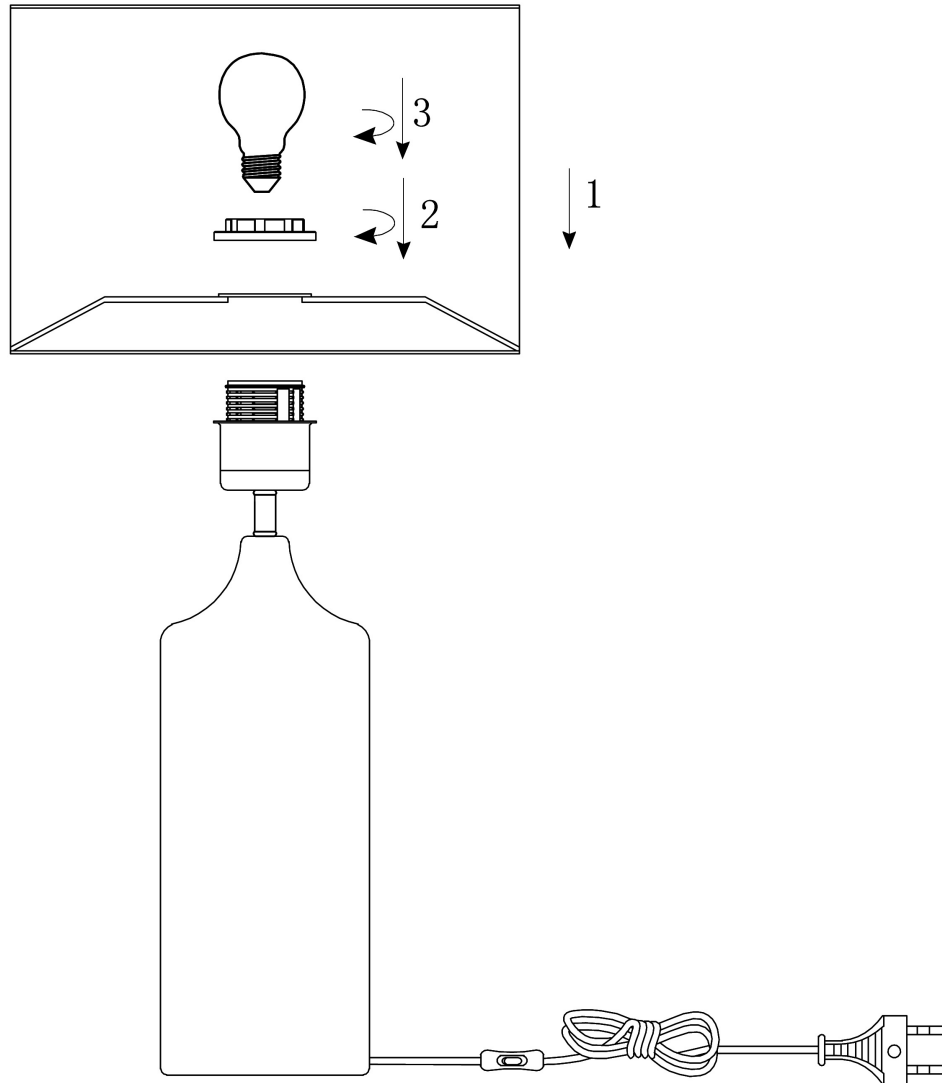

Instruction

Z007TL-01W

1 x E27 (60W)

Model: Z007TL-01W
Collection: Table & Floor
Series: Parfenon

Table Lamps