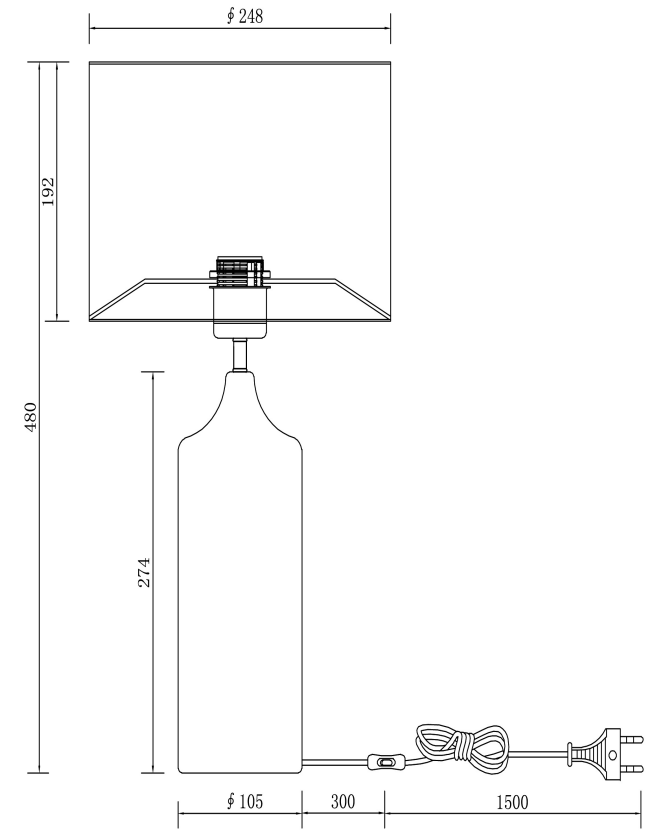

Instruction

Z007TL-01W

1 x E27 (60W)

Model: Z007TL-01W
Collection: Table & Floor
Series: Parfenon

Table Lamps