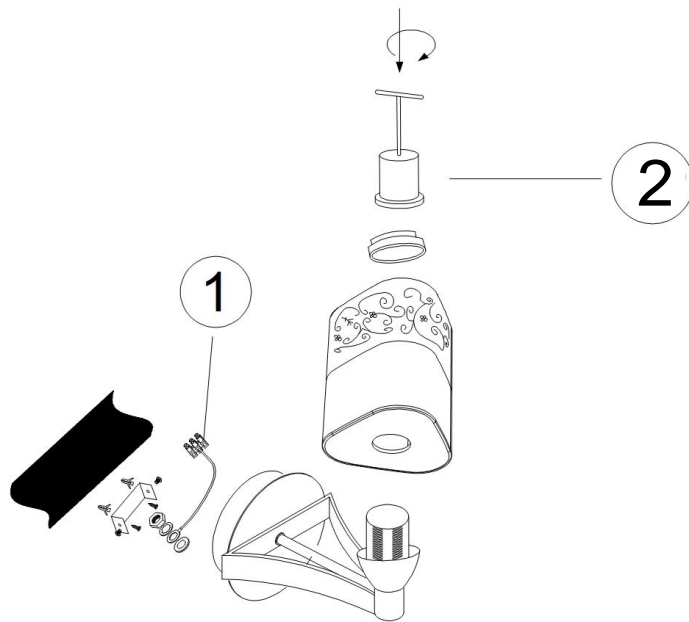

# Instruction

Collection: ROYAL CLASSIC  
Series: TASMANIA  
Model: TOC003-01-R  
Wall

- Wall

1 x E14 (40W)

**MAYTONI**  
DECORATIVE LIGHTING

[www.maytoni.de](http://www.maytoni.de)