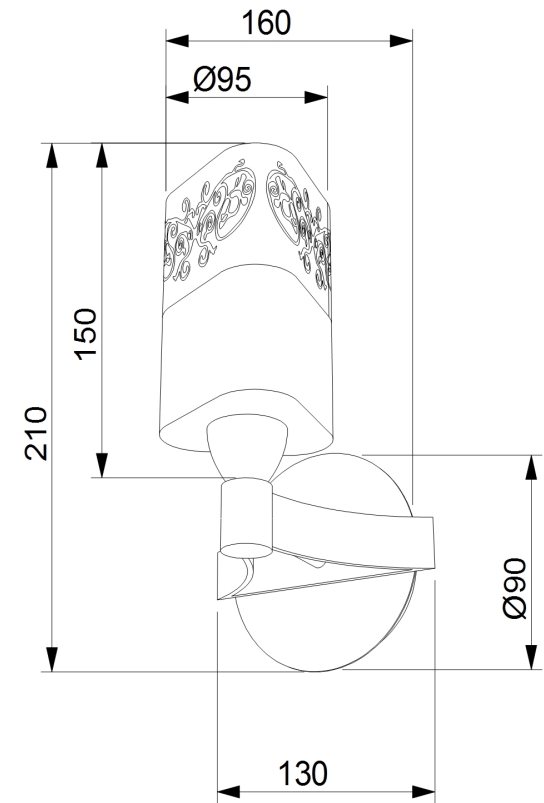

# Instruction

Collection: ROYAL CLASSIC  
Series: TASMANIA  
Model: TOC003-01-R  
Wall

- Wall

1 x E14 (40W)

**MAYTONI**  
DECORATIVE LIGHTING

[www.maytoni.de](http://www.maytoni.de)