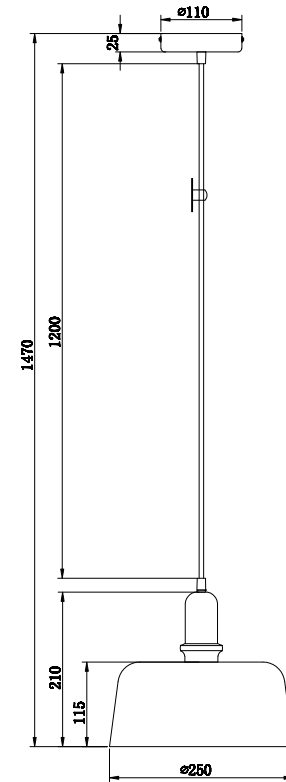

Instruction

T454-PL-01-W

1 x E27 (60W)

Model: T454-PL-01-W
Collection: Pendant
Series: Dayton

Pendant Lamps