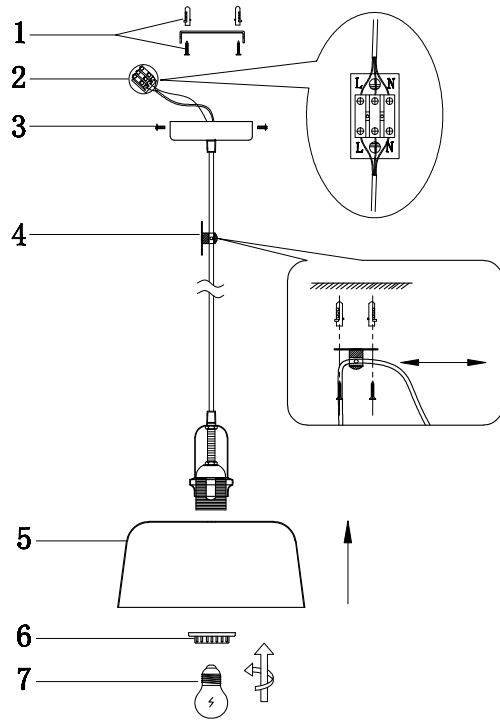

Instruction

T454-PL-01-W

1 x E27 (60W)

Model: T454-PL-01-W
Collection: Pendant
Series: Dayton

Pendant Lamps