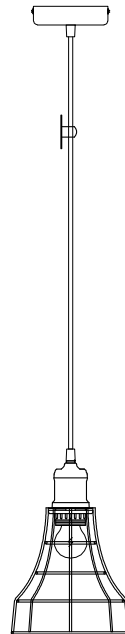

# Instruction

T449-PL-01-B

1 x E27 (60W)

Model: T449-PL-01-B

Collection: Loft

Series: Denver

Pendant Lamps