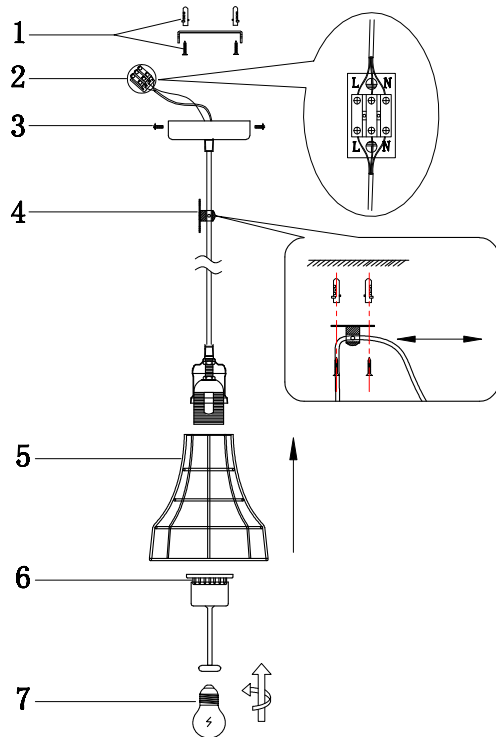

# Instruction

T449-PL-01-B

1 x E27 (60W)

Model: T449-PL-01-B

Collection: Loft

Series: Denver

Pendant Lamps