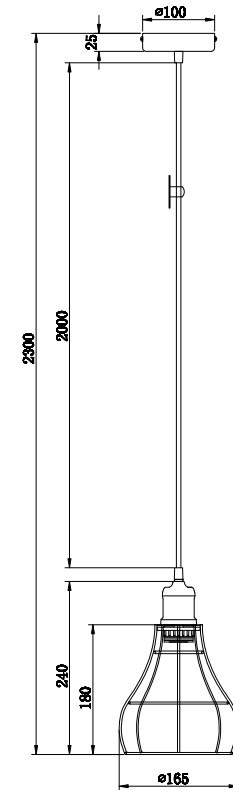

# Instruction

T449-PL-01-B

1 x E27 (60W)

Model: T449-PL-01-B

Collection: Loft

Series: Denver

Pendant Lamps