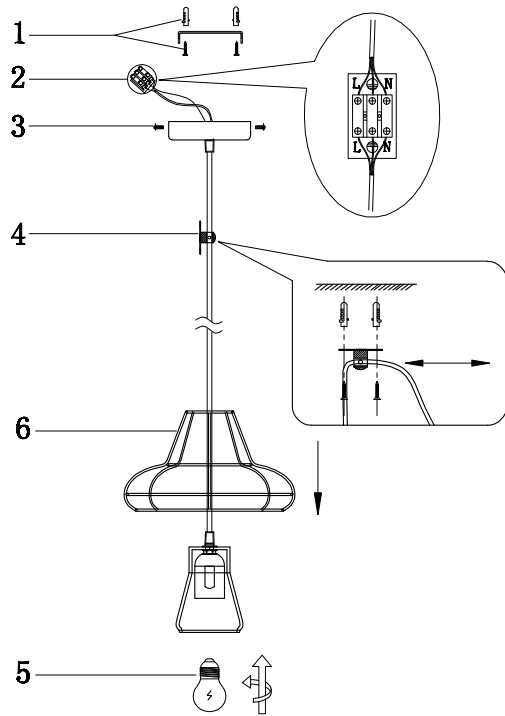

Instruction

T435-PL-01-GR

1 x E27 (60W)

Model: T435-PL-01-GR
Collection: Loft
Series: Gosford

Pendant Lamps