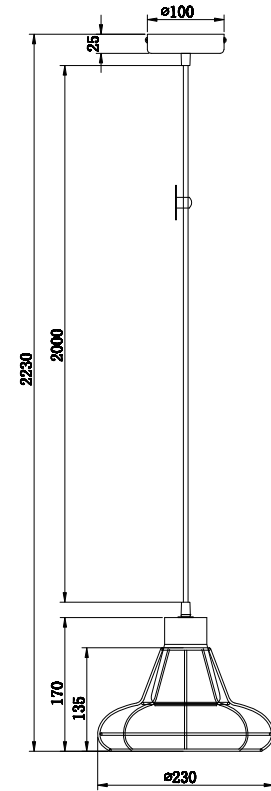

Instruction

T435-PL-01-GR

1 x E27 (60W)

Model: T435-PL-01-GR
Collection: Loft
Series: Gosford

Pendant Lamps