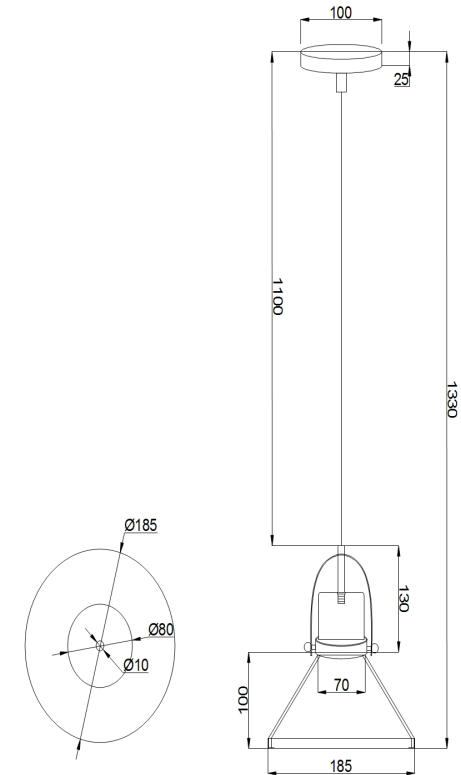

Instruction

Collection: LOFT
Series: ARGO
Model: T268-PL-01-W
Ceiling

- Ceiling

1 x E27 (60W)

MAYTONI
DECORATIVE LIGHTING

www.maytoni.de