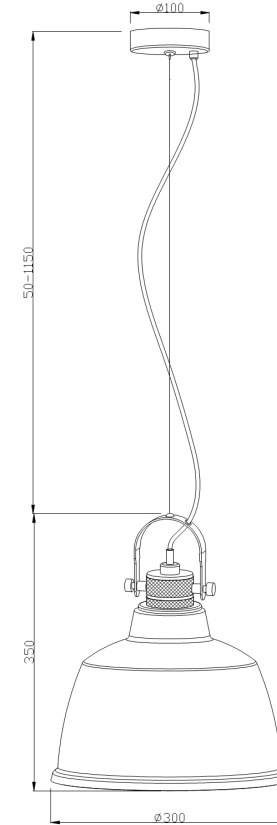

# Instruction

Collection: LOFT  
Series: IRVING  
Model: T163PL-01R  
Ceiling

- Ceiling

1 x E27 (40W)

**MAYTONI**  
DECORATIVE LIGHTING

[www.maytoni.de](http://www.maytoni.de)