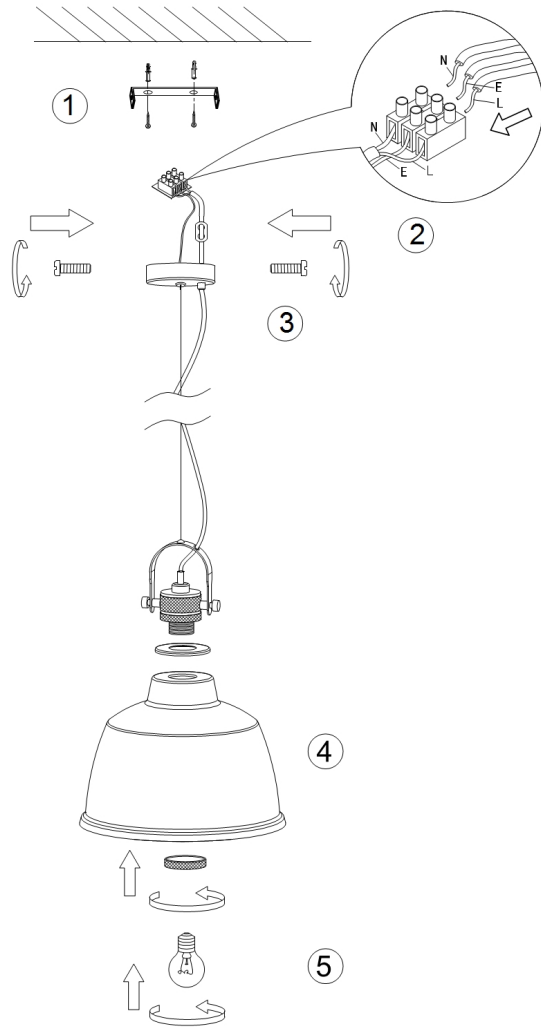

# Instruction

Collection: LOFT  
Series: IRVING  
Model: T163PL-01R  
Ceiling

- Ceiling

1 x E27 (40W)

**MAYTONI**  
DECORATIVE LIGHTING

[www.maytoni.de](http://www.maytoni.de)