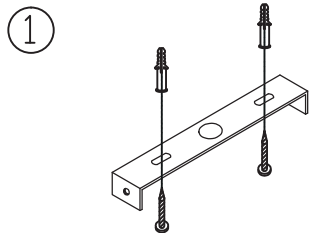

Instruction

Collection: Loft
Series: Irving
Model: T163-11-C
Ceiling

④

1 x E27 (40w)

MAYTONI
DECORATIVE LIGHTING

www.maytoni.de