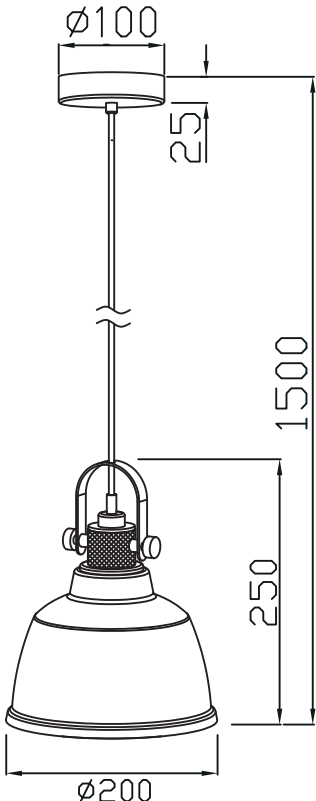

Instruction

Collection: Loft
Series: Irving
Model: T163-11-C
Ceiling

④

1 x E27 (40w)

MAYTONI
DECORATIVE LIGHTING

www.maytoni.de