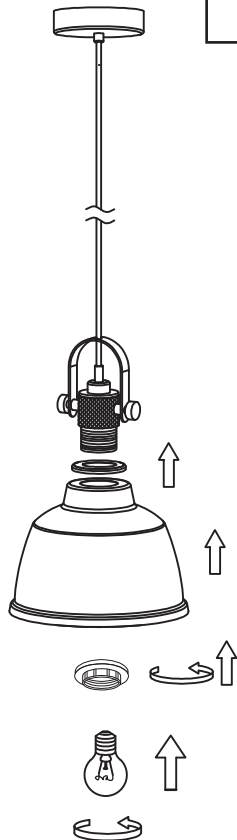

Instruction

Collection: Loft
Series: Irving
Model: T163-11-C
Ceiling

④

1 x E27 (40w)

MAYTONI
DECORATIVE LIGHTING

www.maytoni.de