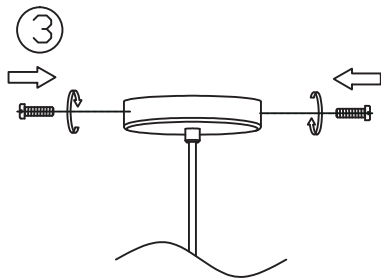

Instruction

Collection: Loft
Series: Irving
Model: T163-11-C
Ceiling

④

1 x E27 (40w)

MAYTONI
DECORATIVE LIGHTING

www.maytoni.de