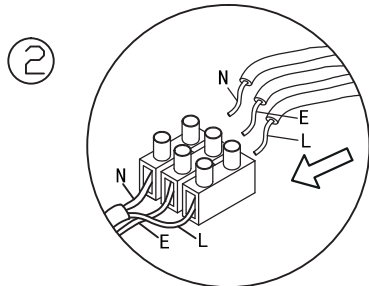

Instruction

Collection: Loft
Series: Irving
Model: T163-11-C
Ceiling

④

1 x E27 (40w)

MAYTONI
DECORATIVE LIGHTING

www.maytoni.de