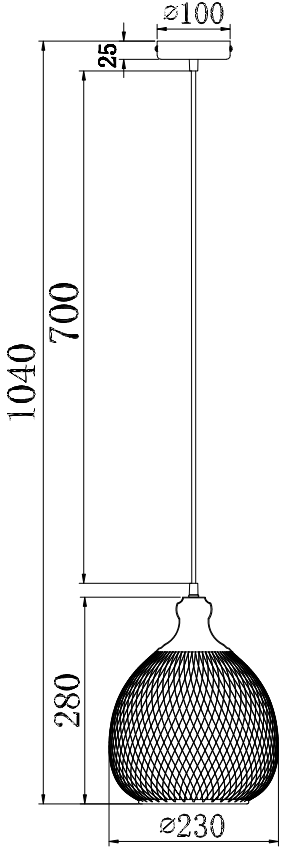

# Instruction

Collection: Loft  
Series: Grille  
Model: T018-01-B  
Ceiling

  
1 x E27 (60w)

**MAYTONI**  
DECORATIVE LIGHTING  
[www.maytoni.de](http://www.maytoni.de)