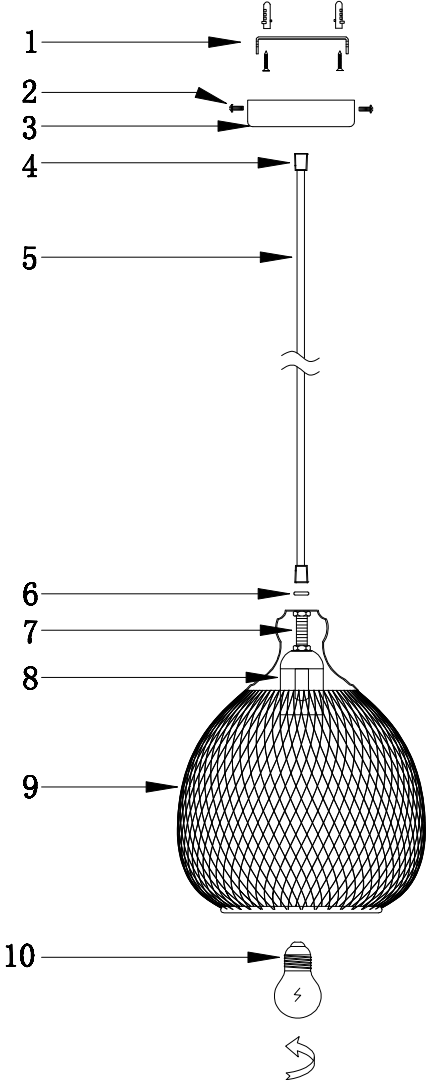

# Instruction

Collection: Loft  
Series: Grille  
Model: T018-01-B  
Ceiling

  
1 x E27 (60w)

**MAYTONI**  
DECORATIVE LIGHTING  
[www.maytoni.de](http://www.maytoni.de)