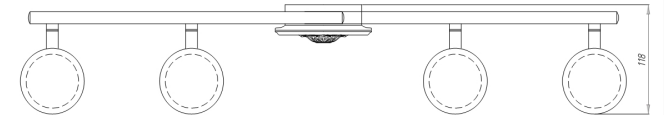

Instruction

Collection: SPOT
Series: MARGARET
Model: SP563-CW-04-R
Wall & ceiling

- Wall & ceiling

4 x E14 (40W)

MAYTONI
DECORATIVE LIGHTING

www.maytoni.de