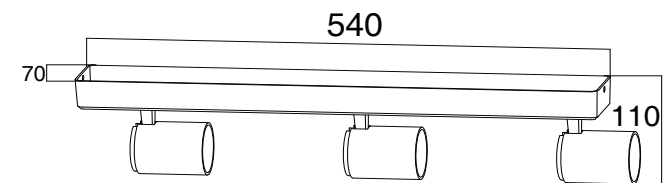

Instruction

SP317-CW-03-W

3 x GU10 (35W)

Model: SP317-CW-03-W
Collection: Spot
Series: Alliot

Wall Lamps