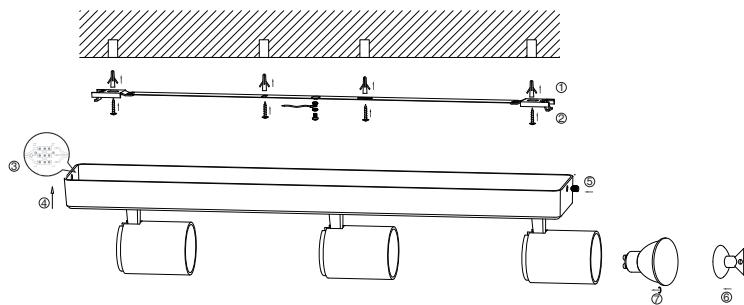

Instruction

SP317-CW-03-W

3 x GU10 (35W)

Model: SP317-CW-03-W
Collection: Spot
Series: Alliot

Wall Lamps