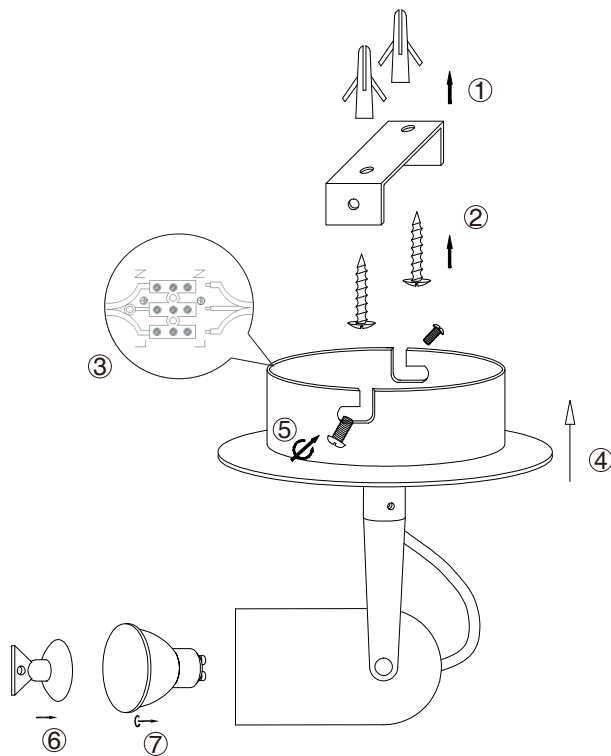

Instruction

SP311-CW-01-N

1 x GU10 (50W)

Model: SP311-CW-01-N
Collection: Ceiling & Wall
Series: Alcor

Wall Lamps