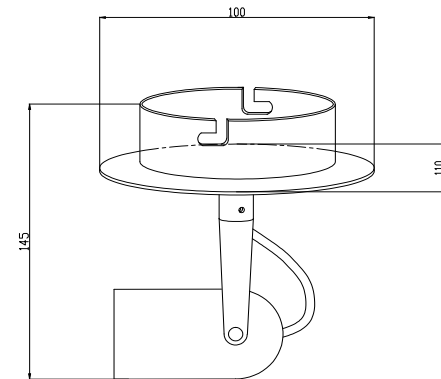

Instruction

SP311-CW-01-N

1 x GU10 (50W)

Model: SP311-CW-01-N
Collection: Ceiling & Wall
Series: Alcor

Wall Lamps