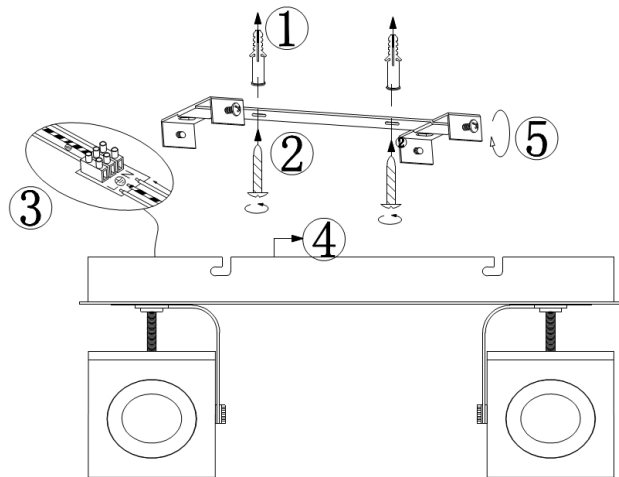

# Instruction

Collection: SPOT  
Series: MAGNETAR 2  
Model: SP162-CW-02-W  
Wall & ceiling

- Wall & ceiling

max 5W  
400 LM

**MAYTONI**  
DECORATIVE LIGHTING

[www.maytoni.de](http://www.maytoni.de)