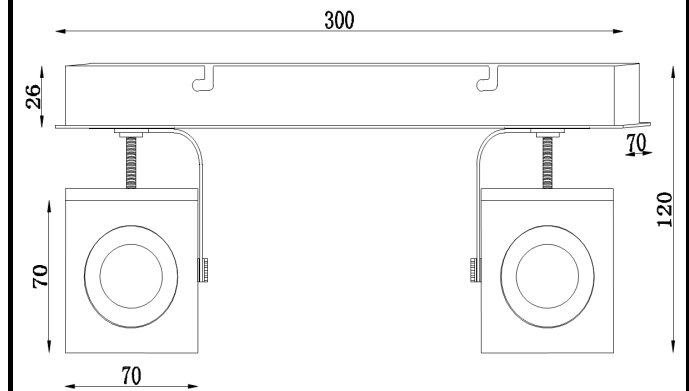

# Instruction

Collection: SPOT  
Series: MAGNETAR 2  
Model: SP162-CW-02-W  
Wall & ceiling

- Wall & ceiling

max 5W  
400 LM

**MAYTONI**  
DECORATIVE LIGHTING

[www.maytoni.de](http://www.maytoni.de)