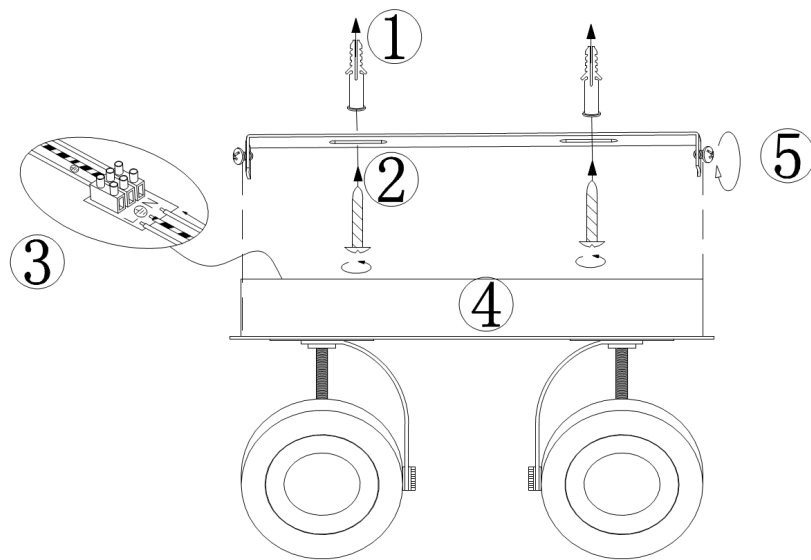

Instruction

Collection: SPOT
Series: MAGNETAR 1
Model: SP161-CW-04-W
Wall & ceiling

- Wall & ceiling

max 5W
400 LM

MAYTONI
DECORATIVE LIGHTING

www.maytoni.de