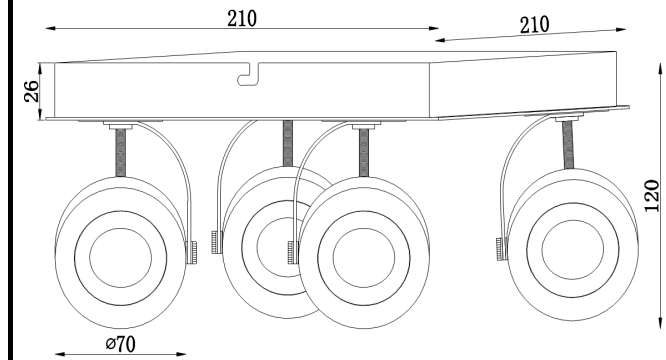

Instruction

Collection: SPOT
Series: MAGNETAR 1
Model: SP161-CW-04-W
Wall & ceiling

- Wall & ceiling

max 5W
400 LM

MAYTONI
DECORATIVE LIGHTING

www.maytoni.de