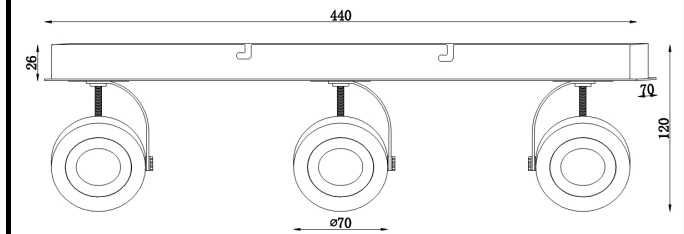

Instruction

Collection: SPOT
Series: MAGNETAR 1
Model: SP161-CW-03-W
Wall & ceiling

- Wall & ceiling

max 5W
400 LM

MAYTONI
DECORATIVE LIGHTING

www.maytoni.de