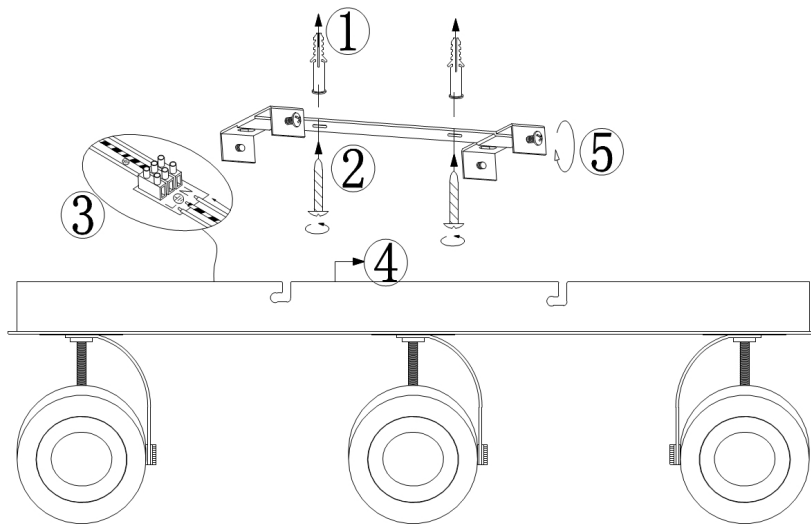

Instruction

Collection: SPOT
Series: MAGNETAR 1
Model: SP161-CW-03-W
Wall & ceiling

- Wall & ceiling

max 5W
400 LM

MAYTONI
DECORATIVE LIGHTING

www.maytoni.de