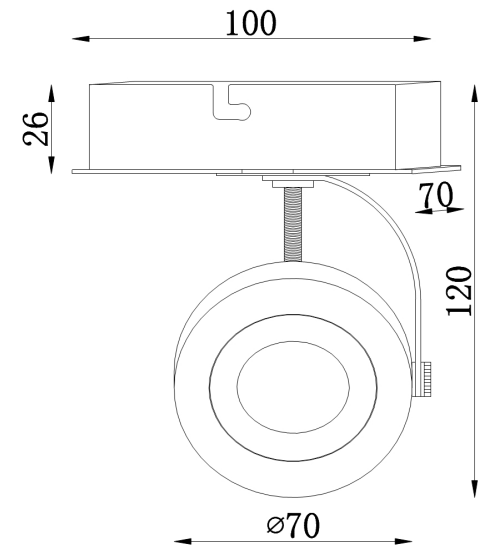

Instruction

Collection: SPOT
Series: MAGNETAR 1
Model: SP161-CW-01-W
Wall & ceiling

- Wall & ceiling

max 5W
400 LM

MAYTONI
DECORATIVE LIGHTING

www.maytoni.de