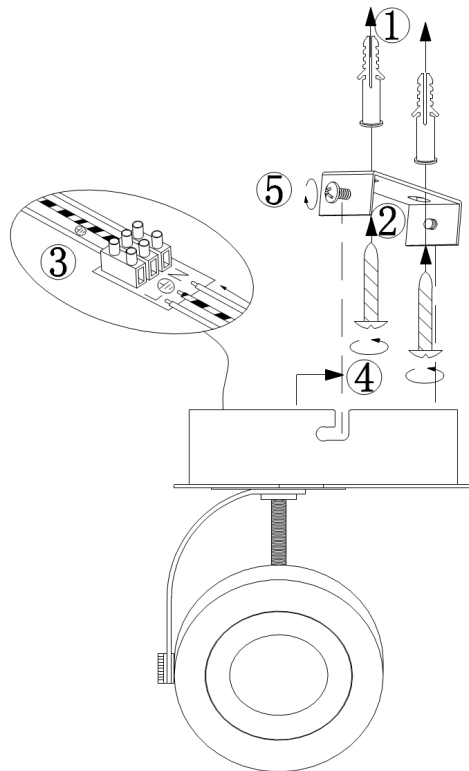

Instruction

Collection: SPOT
Series: MAGNETAR 1
Model: SP161-CW-01-W
Wall & ceiling

- Wall & ceiling

max 5W
400 LM

MAYTONI
DECORATIVE LIGHTING

www.maytoni.de