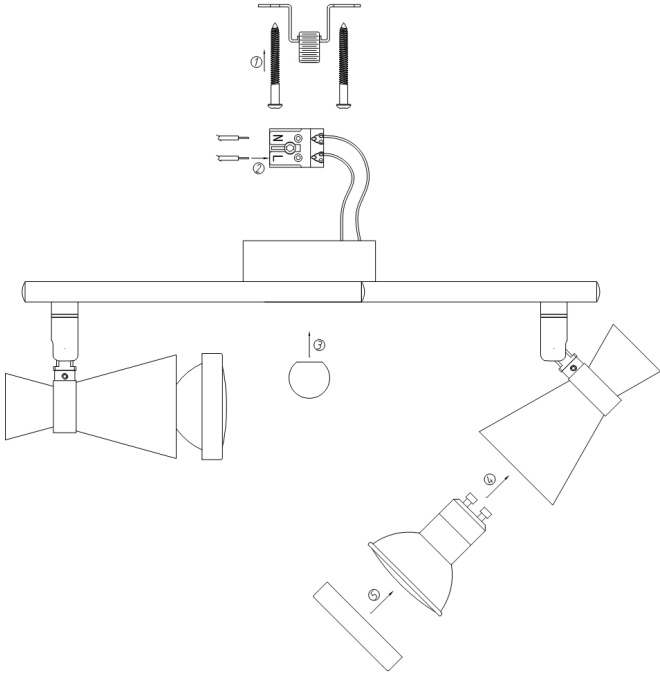

# Instruction

Collection: SPOT  
Series: CHANCE - BLACK  
Model: SP007-CW-02-B  
Wall & ceiling

- Wall & ceiling

2 x GU10(50W)

**MAYTONI**  
DECORATIVE LIGHTING

[www.maytoni.de](http://www.maytoni.de)