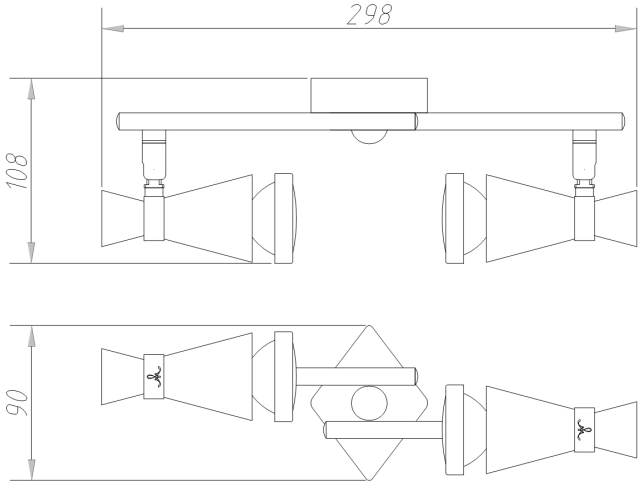

# Instruction

Collection: SPOT  
Series: CHANCE - BLACK  
Model: SP007-CW-02-B  
Wall & ceiling

- Wall & ceiling

2 x GU10(50W)

**MAYTONI**  
DECORATIVE LIGHTING

[www.maytoni.de](http://www.maytoni.de)