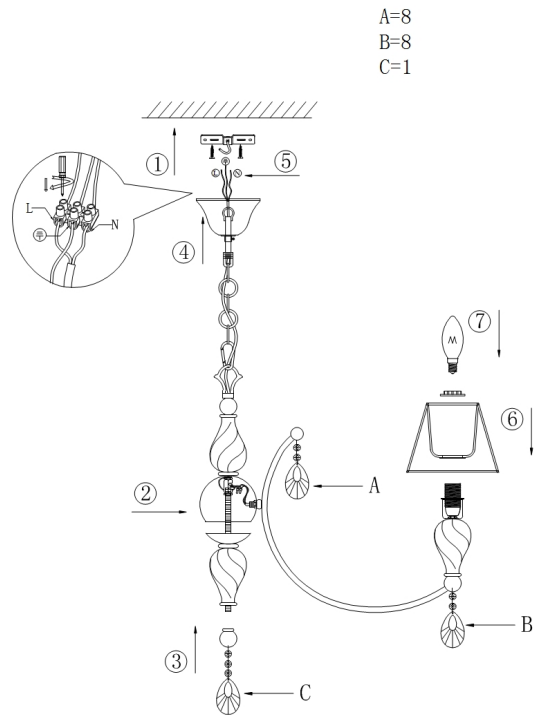

Instruction

Collection: ROYAL CLASSIC

Series: MURANO

Model: RC855-PL-08-R

Ceiling

- Ceiling

8 x E14 (40W)

MAYTONI
DECORATIVE LIGHTING