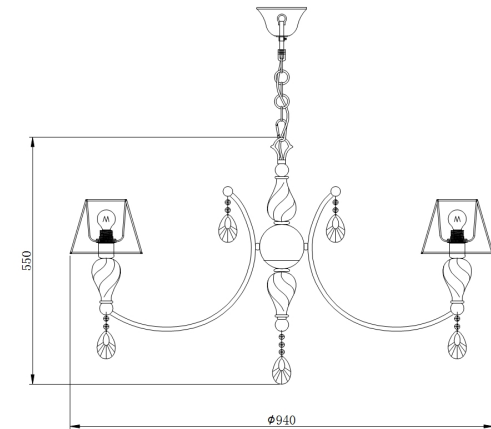

Instruction

Collection: ROYAL CLASSIC

Series: MURANO

Model: RC855-PL-08-R

Ceiling

- Ceiling

8 x E14 (40W)

MAYTONI
DECORATIVE LIGHTING