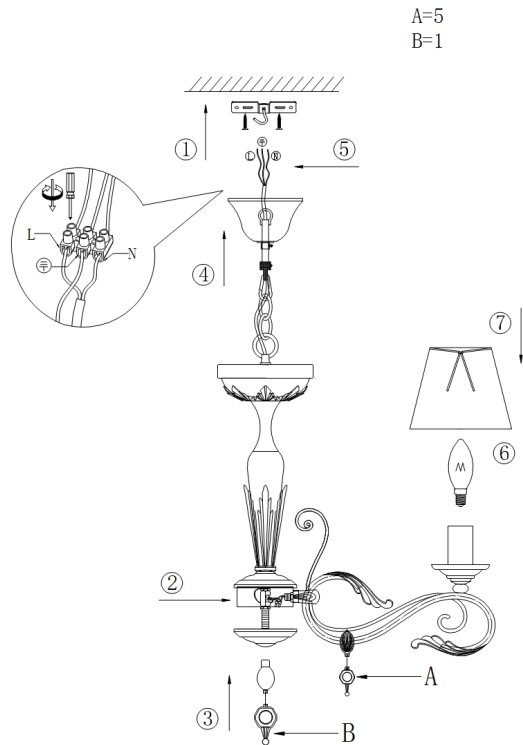

# Instruction

Collection: ROYAL CLASSIC

Series: FRANCESCO

Model: RC332-PL-05-R

Ceiling

- Ceiling

5 x E14 (40W)

**MAYTONI**  
DECORATIVE LIGHTING