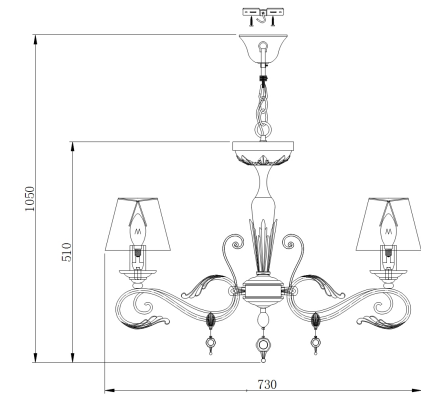

# Instruction

Collection: ROYAL CLASSIC

Series: FRANCESCO

Model: RC332-PL-05-R

Ceiling

- Ceiling

5 x E14 (40W)

**MAYTONI**  
DECORATIVE LIGHTING