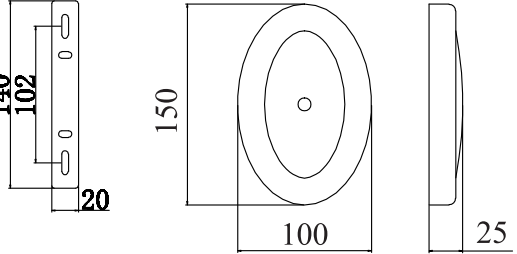

Instruction

Collection: Royal Classic
Series: Rapsodi
Model: RC305-WL-01-R
Wall lamp

1 x E14 (40w)

MAYTONI
DECORATIVE LIGHTING

www.maytoni.de