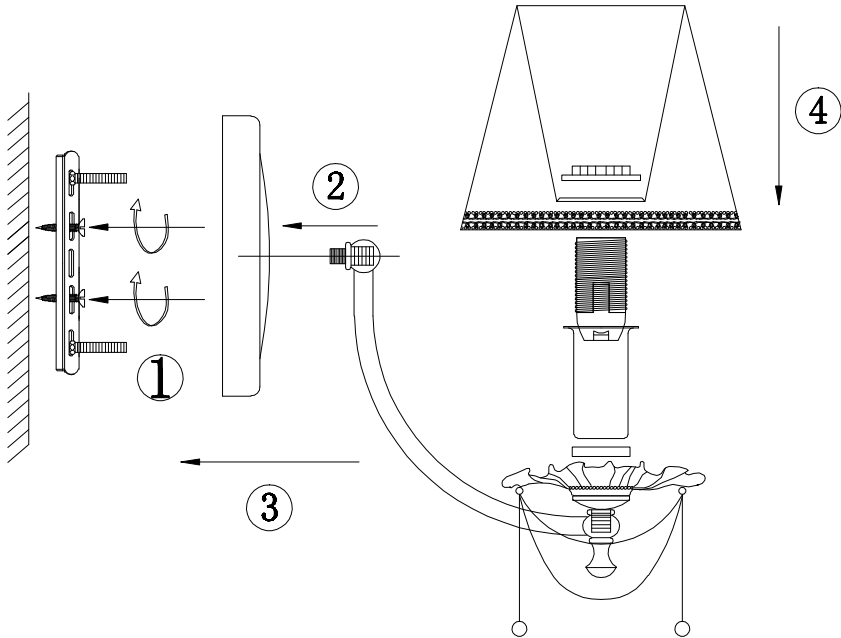

Instruction

Collection: Royal Classic
Series: Rapsodi
Model: RC305-WL-01-R
Wall lamp

1 x E14 (40w)

MAYTONI
DECORATIVE LIGHTING

www.maytoni.de