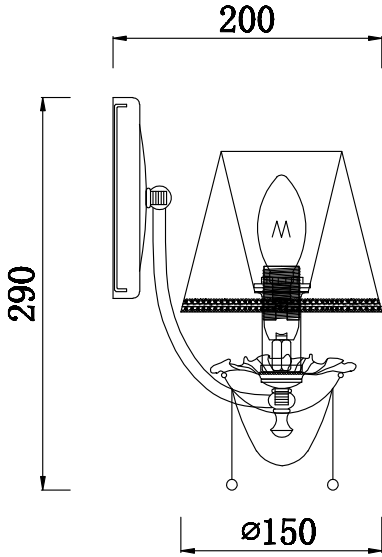

Instruction

Collection: Royal Classic
Series: Rapsodi
Model: RC305-WL-01-R
Wall lamp

1 x E14 (40w)

MAYTONI
DECORATIVE LIGHTING

www.maytoni.de