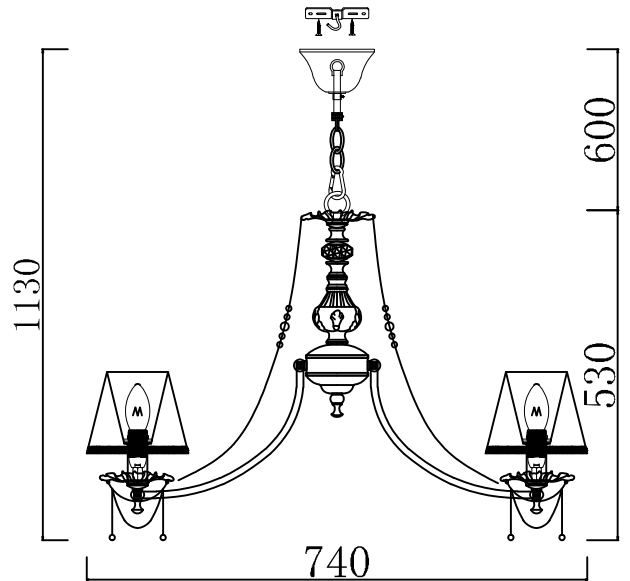

Instruction

Collection: Royal Classic
Series: Rapsodi
Model: RC305-PL-07-R
Pendant Lamps

 - Pendant Lamps

7 x E14 (40w)

MAYTONI
DECORATIVE LIGHTING
www.maytoni.de