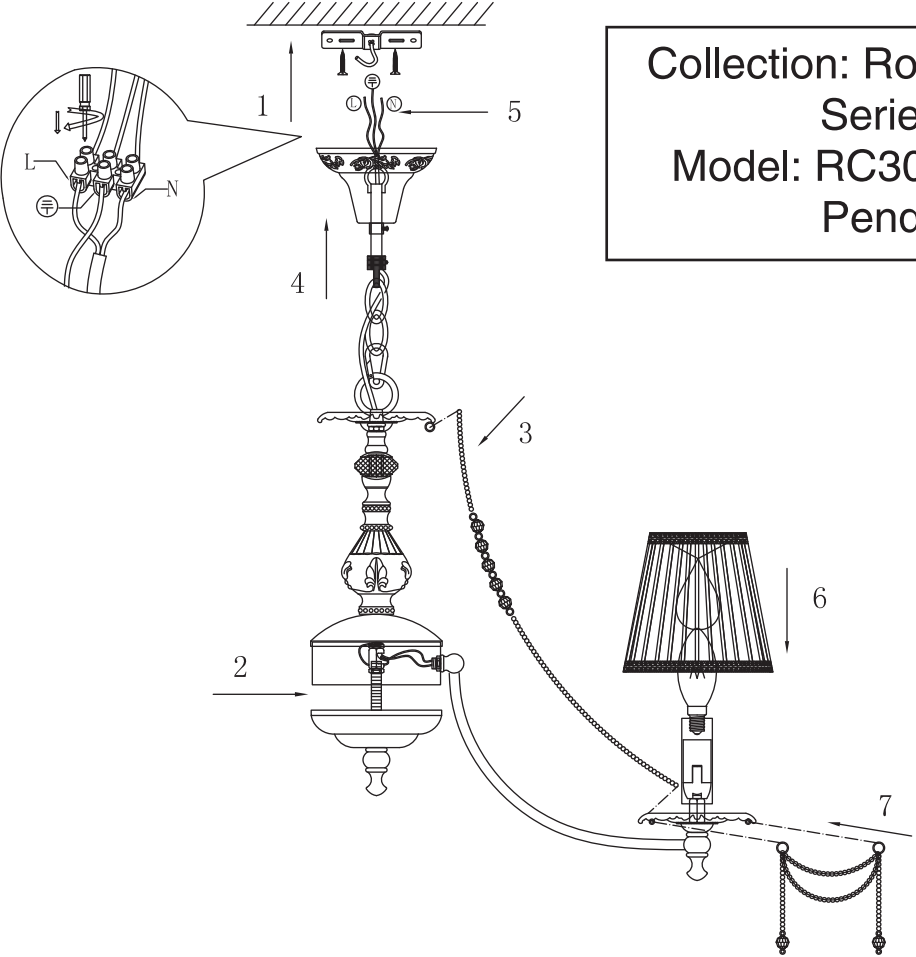

Instruction

Collection: Royal Classic
Series: Rapsodi
Model: RC305-PL-07-R
Pendant Lamps

 - Pendant Lamps

7 x E14 (40w)

MAYTONI
DECORATIVE LIGHTING
www.maytoni.de