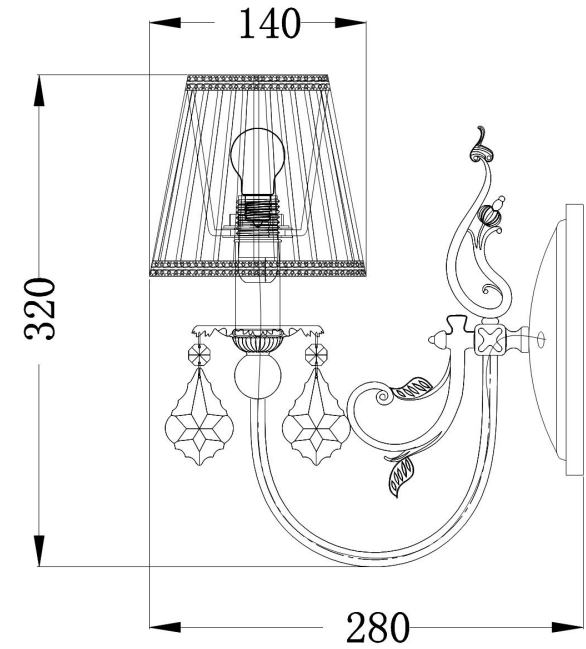

Instruction

Collection: ROYAL CLASSIC
Series: LATONA
Model: RC301-WL-01-R
Wall

- Wall

1 x E14 (40W)

MAYTONI
DECORATIVE LIGHTING

www.maytoni.de