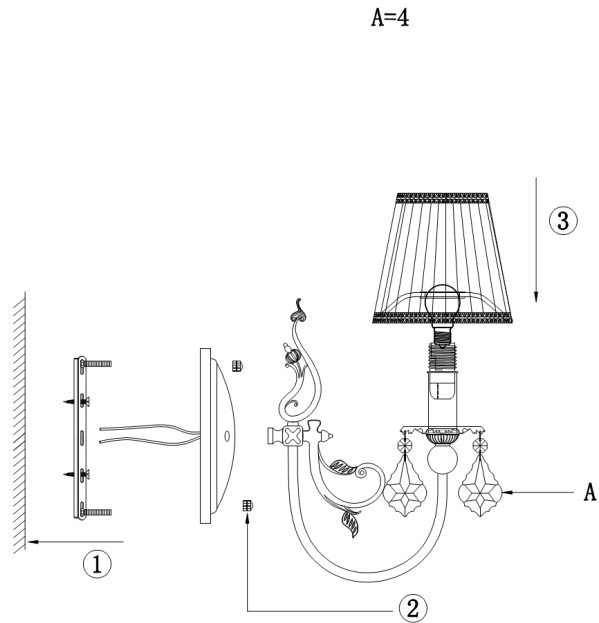

Instruction

Collection: ROYAL CLASSIC
Series: LATONA
Model: RC301-WL-01-R
Wall

- Wall

1 x E14 (40W)

MAYTONI
DECORATIVE LIGHTING

www.maytoni.de