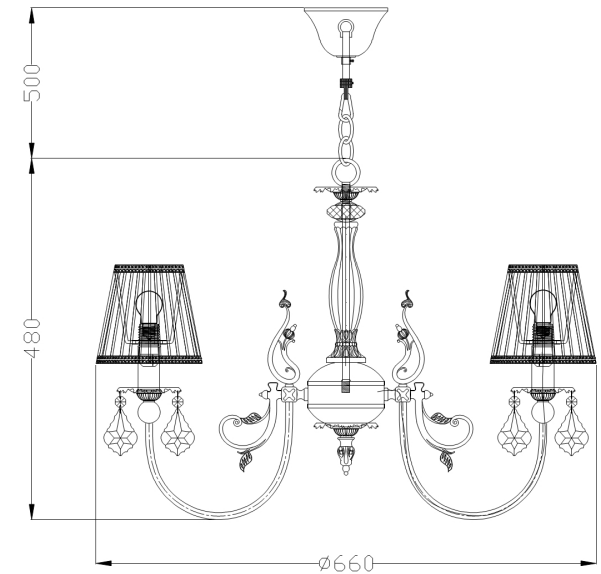

# Instruction

Collection: ROYAL CLASSIC

Series: LATONA

Model: RC301-PL-08-R

Ceiling

A=32

- Ceiling

8 x E14 (40W)