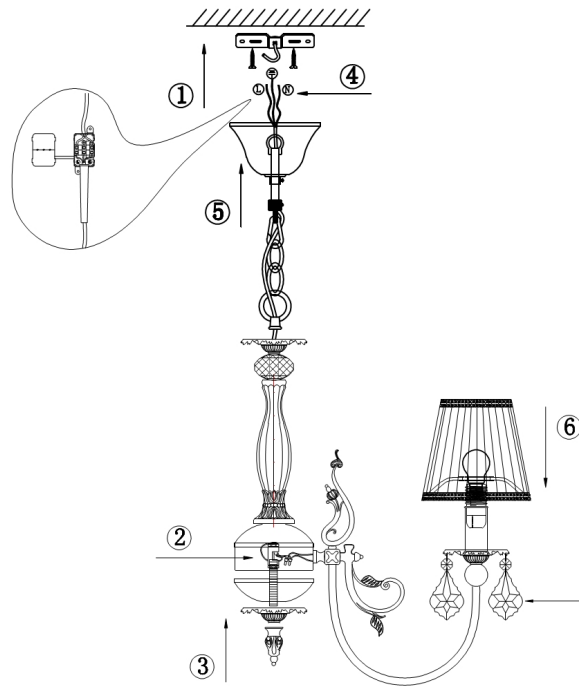

# Instruction

Collection: ROYAL CLASSIC

Series: LATONA

Model: RC301-PL-08-R

Ceiling

A=32

- Ceiling

8 x E14 (40W)