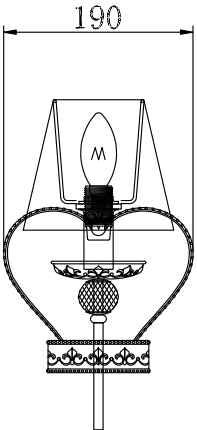

Instruction

Collection: Royal Classic
Series: Livorno
Model: RC144-WL-01-WG
Wall-mounted

A=1

1 x E14 (40w)

MAYTONI
DECORATIVE LIGHTING

www.maytoni.de