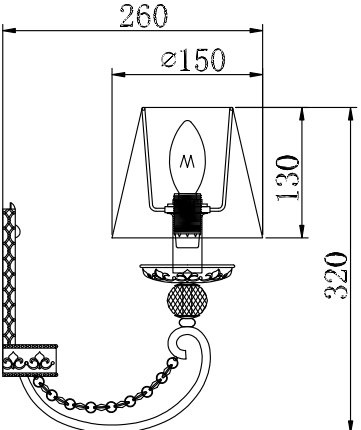

Instruction

Collection: Royal Classic
Series: Livorno
Model: RC144-WL-01-WG
Wall-mounted

A=1

1 x E14 (40w)

MAYTONI
DECORATIVE LIGHTING

www.maytoni.de