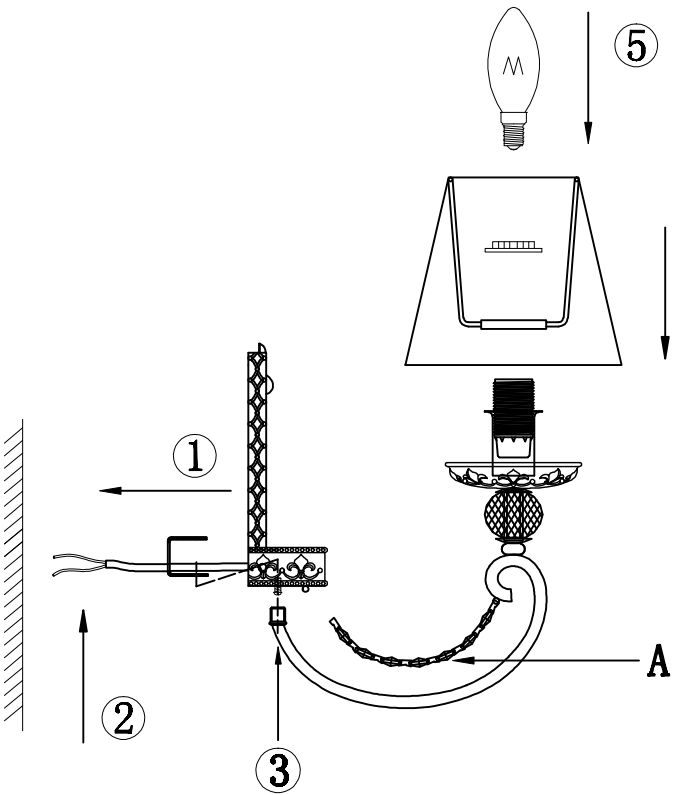

Instruction

Collection: Royal Classic
Series: Livorno
Model: RC144-WL-01-WG
Wall-mounted

A=1

1 x E14 (40w)

MAYTONI
DECORATIVE LIGHTING

www.maytoni.de