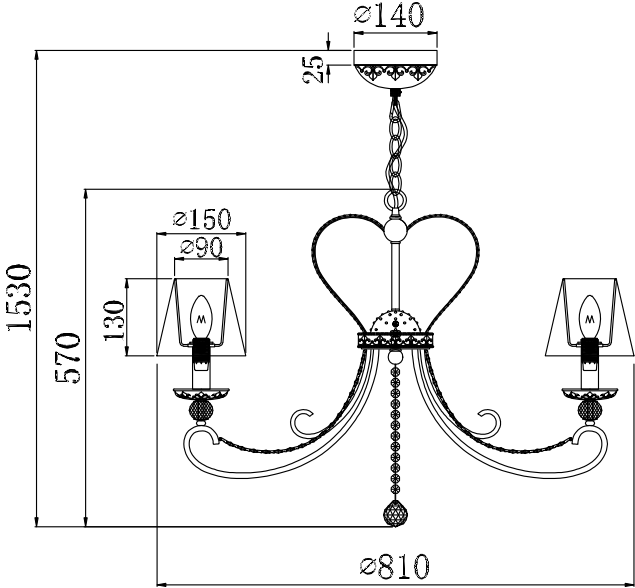

Instruction

Collection: Royal Classic
 Series: Livono
 Model: RC144-PL-06-WG
 Pendant Lamps

A=6
 B=1

 6 x E14 (60w)

MAYTONI
 DECORATIVE LIGHTING

www.maytoni.de