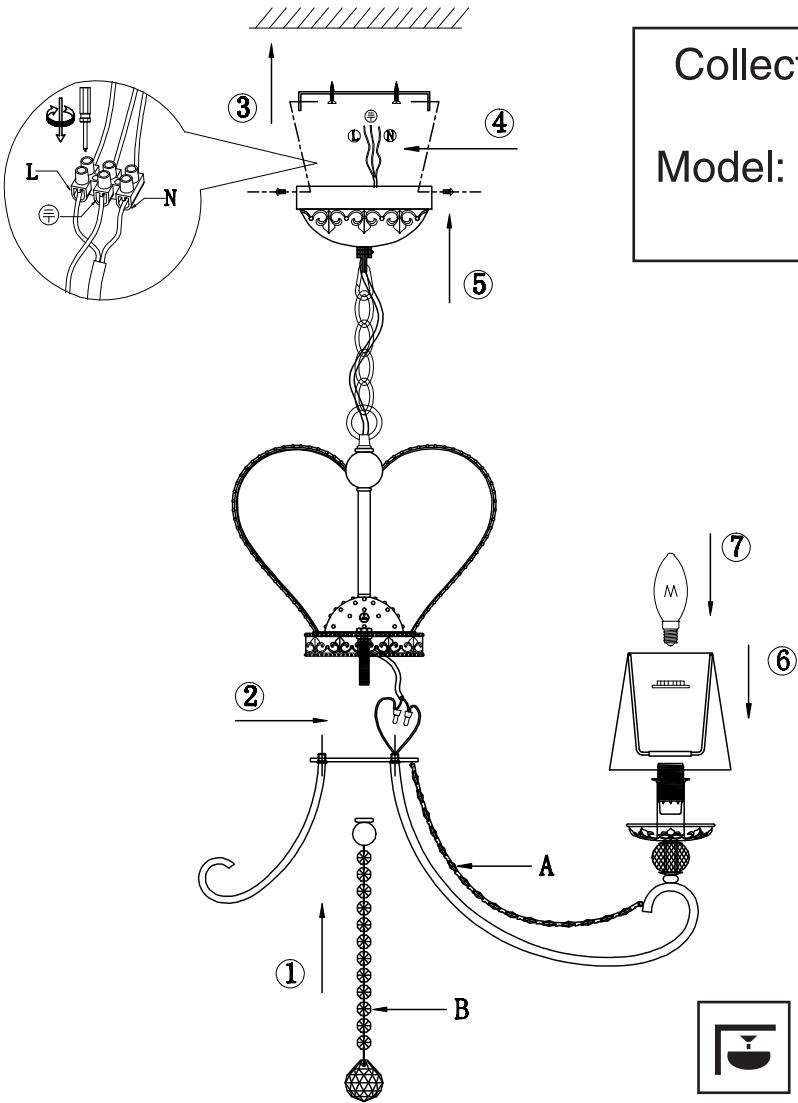

Instruction

Collection: Royal Classic
 Series: Livono
 Model: RC144-PL-06-WG
 Pendant Lamps

A=6
 B=1

 6 x E14 (60w)

MAYTONI
 DECORATIVE LIGHTING

www.maytoni.de