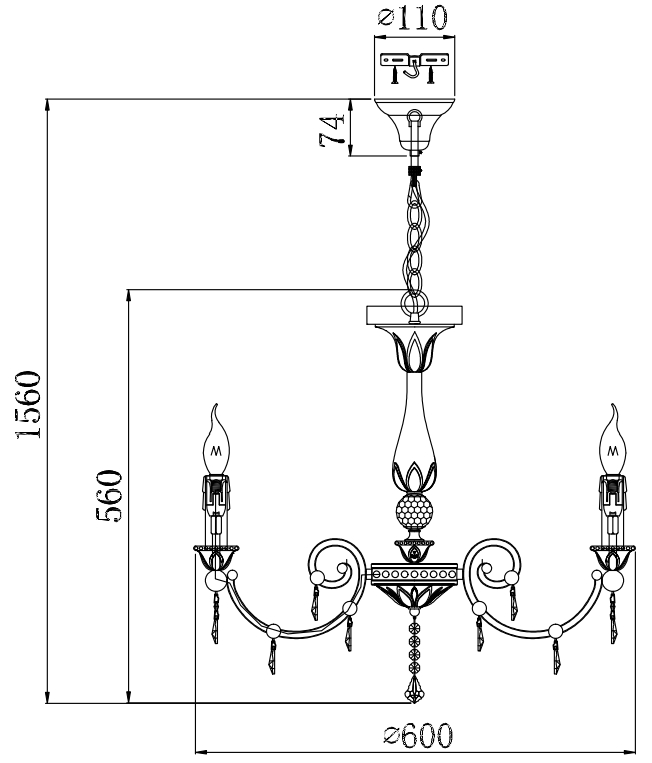

Instruction

Collection: Royal Classic
 Series: Francis
 Model: RC141-PL-06-G
 Pendant Lamps

A=6
 B=18
 C=1

 - Pendant Lamps

 6 x E14 (60w)

MAYTONI
 DECORATIVE LIGHTING
www.maytoni.de