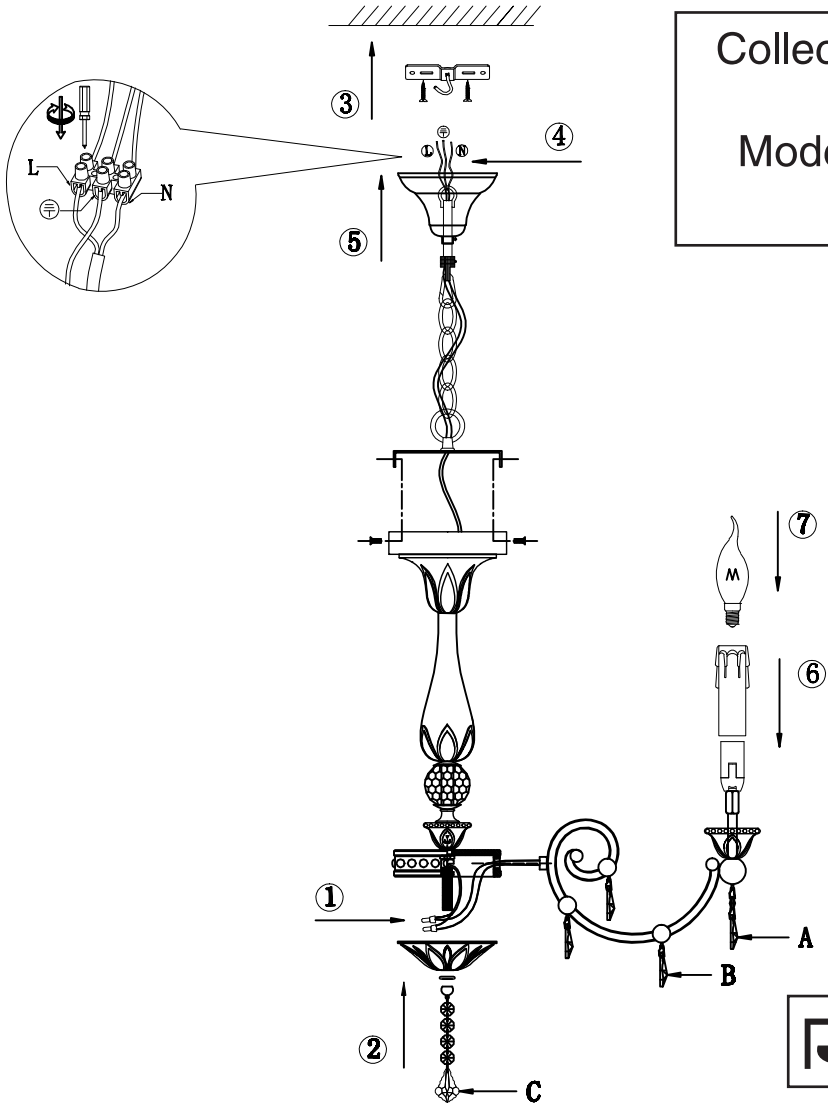

Instruction

Collection: Royal Classic
 Series: Francis
 Model: RC141-PL-06-G
 Pendant Lamps

A=6
 B=18
 C=1

 - Pendant Lamps

 6 x E14 (60w)

MAYTONI
 DECORATIVE LIGHTING
www.maytoni.de