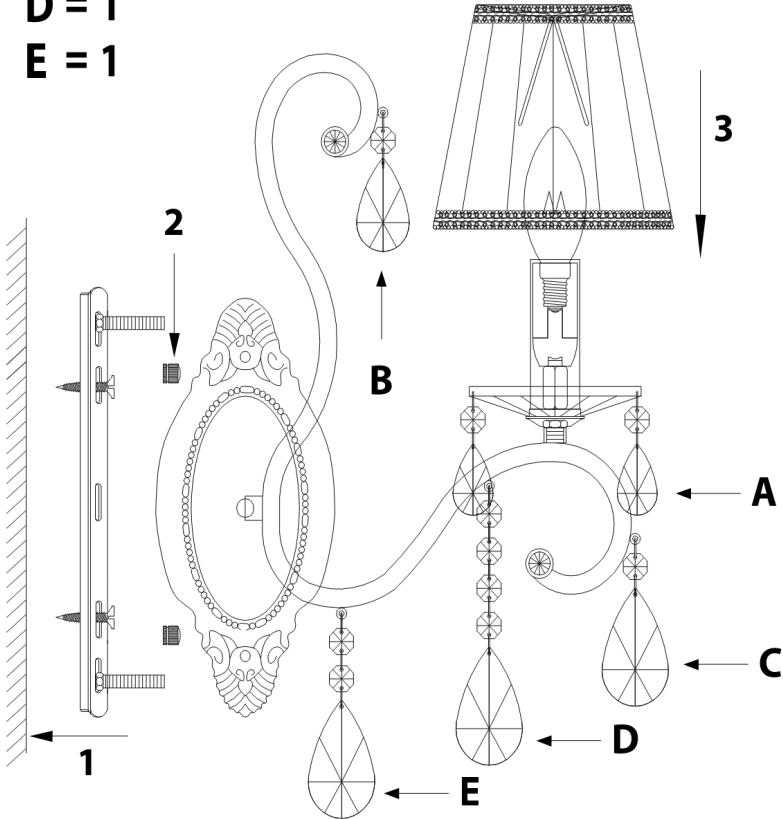

Instruction

Collection: ROYAL CLASSIC
Series: ESTELLE
Model: RC116-WL-01-R
Wall

A = 4
B = 1
C = 1
D = 1
E = 1

- Wall

1 x E14 (40W)

MAYTONI
DECORATIVE LIGHTING

www.maytoni.de