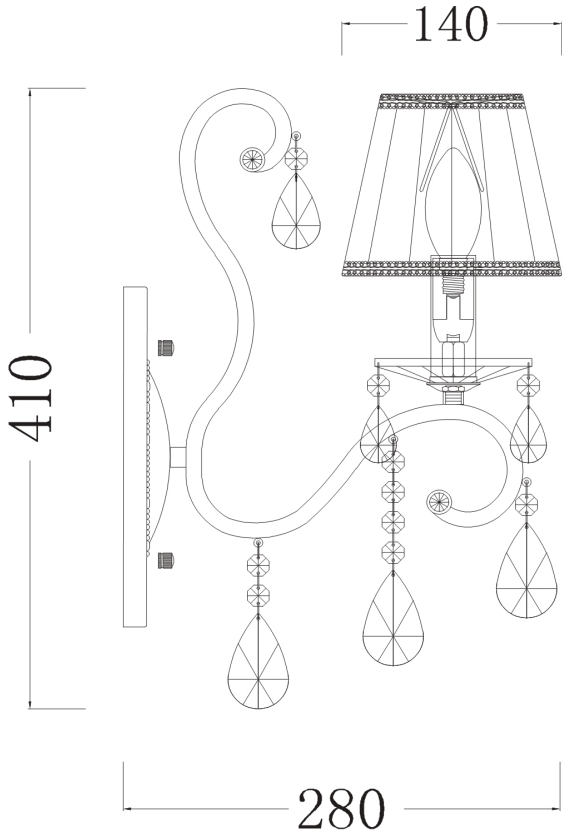

Instruction

Collection: ROYAL CLASSIC
Series: ESTELLE
Model: RC116-WL-01-R
Wall

A = 4
B = 1
C = 1
D = 1
E = 1

- Wall

1 x E14 (40W)

MAYTONI
DECORATIVE LIGHTING

www.maytoni.de