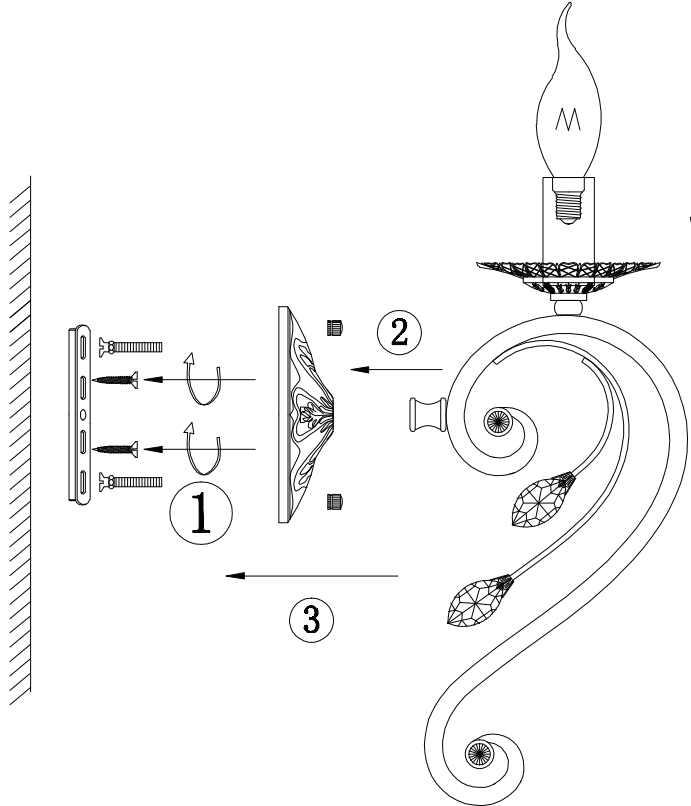

Instruction

Collection: Royal Classic
Series: Leaves
Model: RC109-WL-01-R
Wall Lamps

– Wall Lamps

1 x E14 (60w)

MAYTONI
DECORATIVE LIGHTING

www.maytoni.de