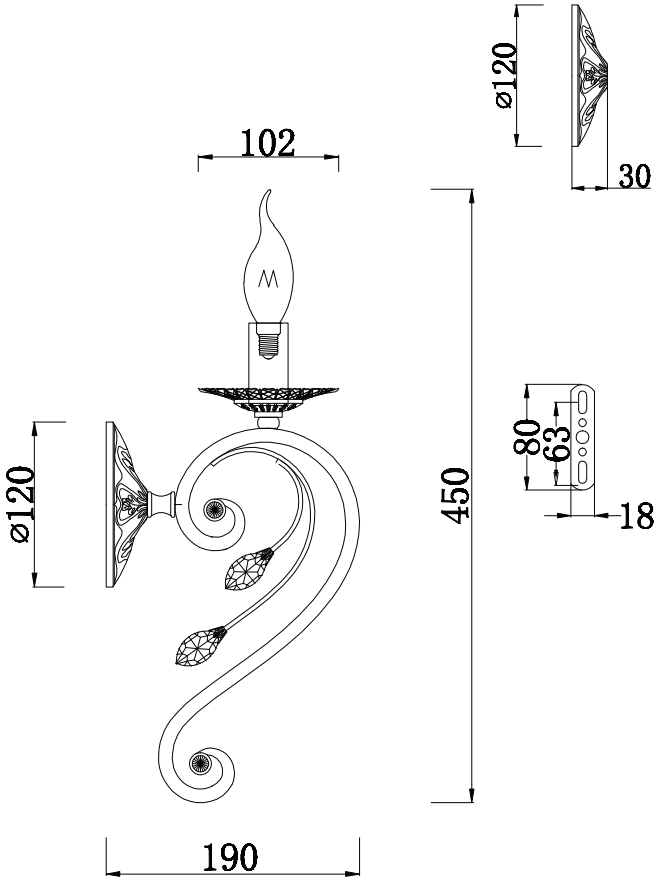

Instruction

Collection: Royal Classic
Series: Leaves
Model: RC109-WL-01-R
Wall Lamps

– Wall Lamps

1 x E14 (60w)

MAYTONI
DECORATIVE LIGHTING

www.maytoni.de