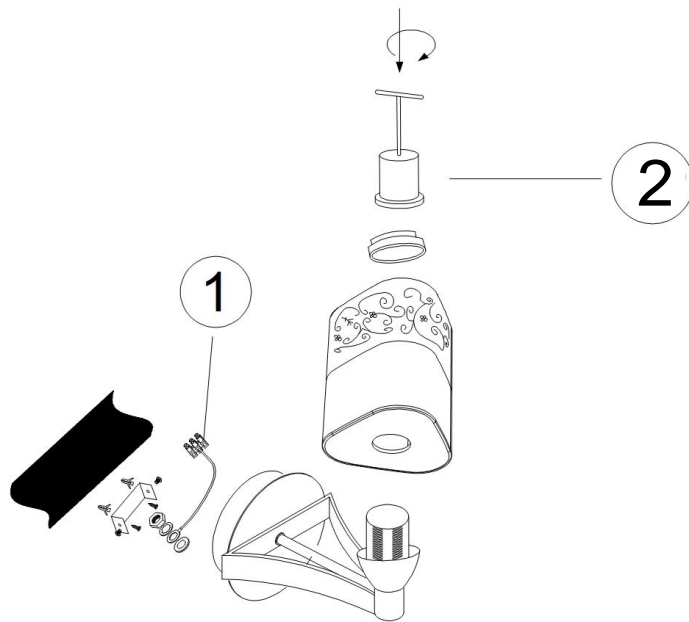

Instruction

Collection: ROYAL CLASSIC
Series: TASMANIA
Model: RC003-WL-01-R
Wall

- Wall

1 x E14 (40W)

MAYTONI
DECORATIVE LIGHTING

www.maytoni.de