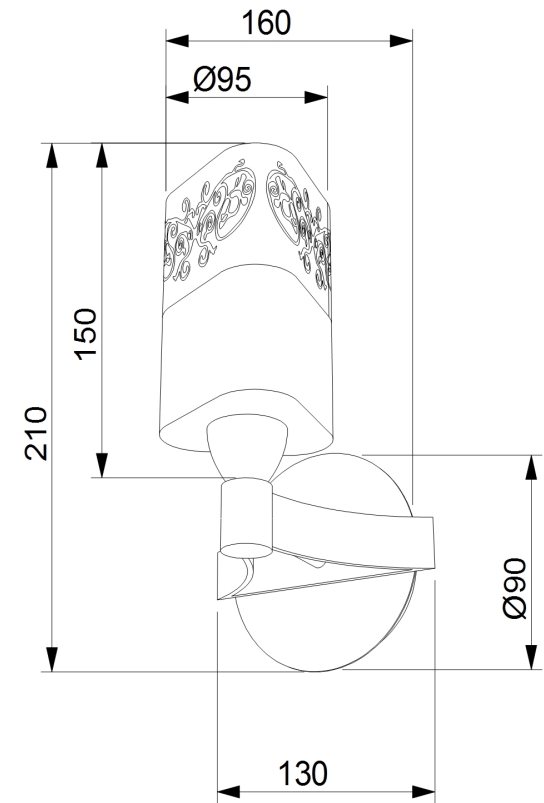

Instruction

Collection: ROYAL CLASSIC
Series: TASMANIA
Model: RC003-WL-01-R
Wall

- Wall

1 x E14 (40W)

MAYTONI
DECORATIVE LIGHTING

www.maytoni.de