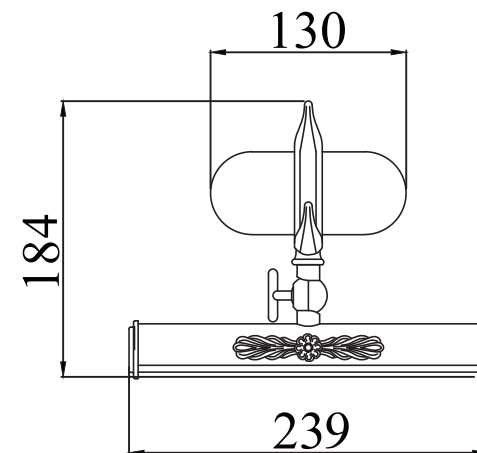

# Instruction

Collection: Picture  
Series: Raphael  
Model: PIC113-01-W  
Illumination for pictures

– Illumination for pictures

1 x E14 (25w)

**MAYTONI**  
DECORATIVE LIGHTING

[www.maytoni.de](http://www.maytoni.de)