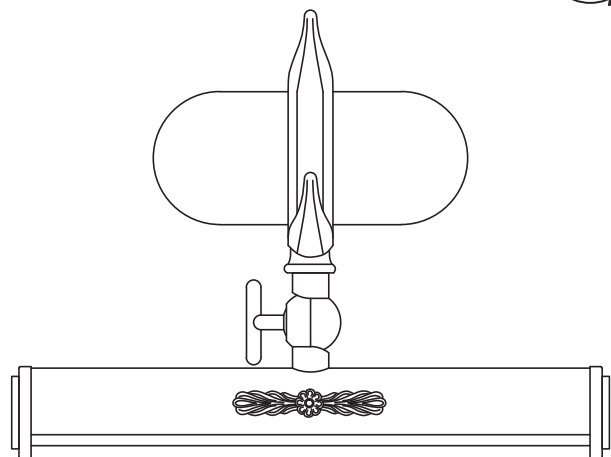

# Instruction

Collection: Picture  
Series: Raphael  
Model: PIC113-01-W  
Illumination for pictures

– Illumination for pictures

1 x E14 (25w)

**MAYTONI**  
DECORATIVE LIGHTING

[www.maytoni.de](http://www.maytoni.de)