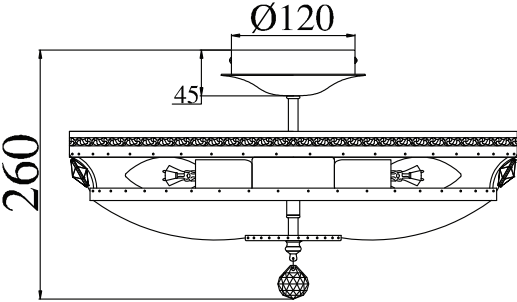

# Instruction

Collection: Diamant crystal  
Series: Ottilia  
Model: P700-PT45-G  
Suspended

  
6 x E14 (60w)

**MAYTONI**  
DECORATIVE LIGHTING  
[www.maytoni.de](http://www.maytoni.de)