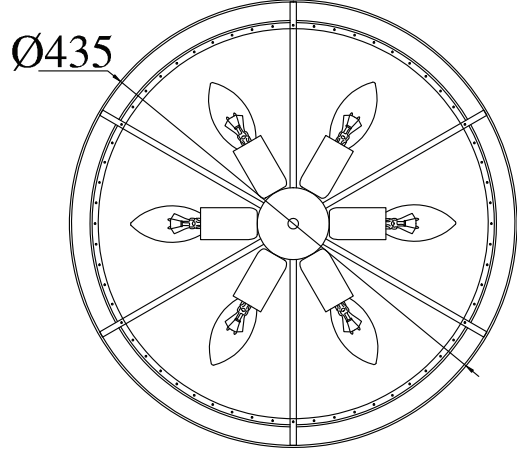

# Instruction

Collection: Diamant crystal  
Series: Ottilia  
Model: P700-PT45-G  
Suspended

  
6 x E14 (60w)

**MAYTONI**  
DECORATIVE LIGHTING  
[www.maytoni.de](http://www.maytoni.de)