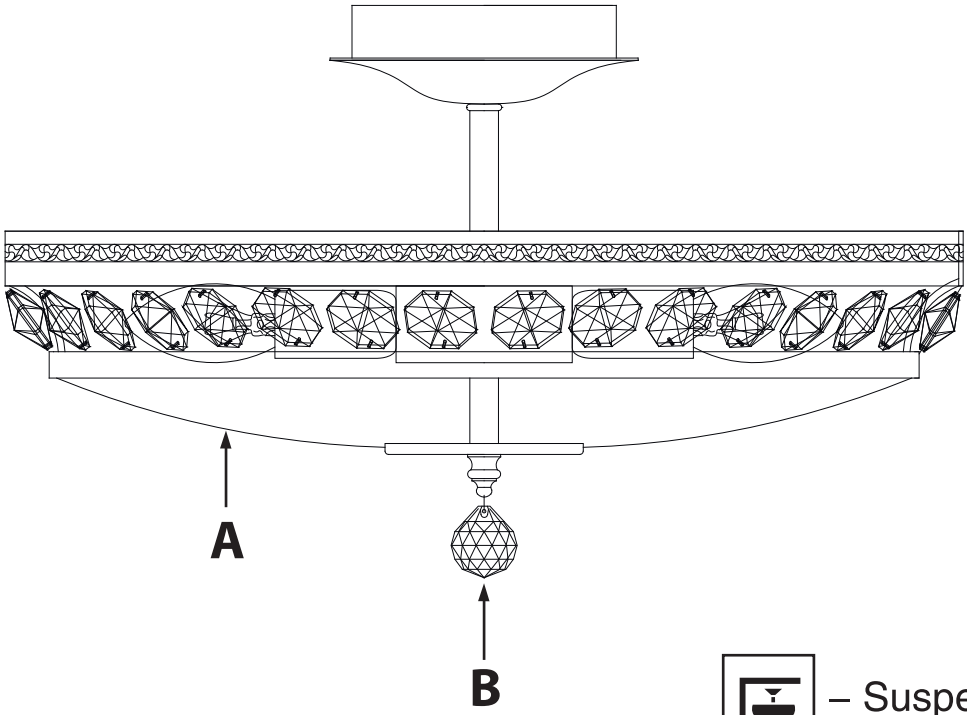

# Instruction

Collection: Diamant crystal  
Series: Ottilia  
Model: P700-PT45-G  
Suspended

  
6 x E14 (60w)

**MAYTONI**  
DECORATIVE LIGHTING  
[www.maytoni.de](http://www.maytoni.de)