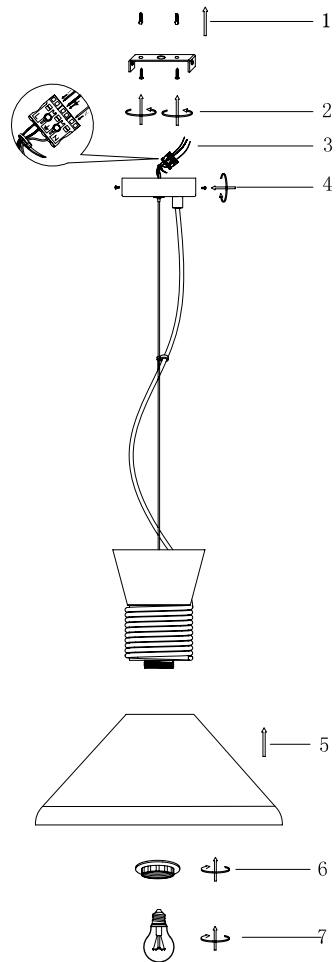

Instruction

P536PL-01R

1 x E27 (60W)

Model: P536PL-01R
Collection: Pendant
Series: California

Pendant Lamps