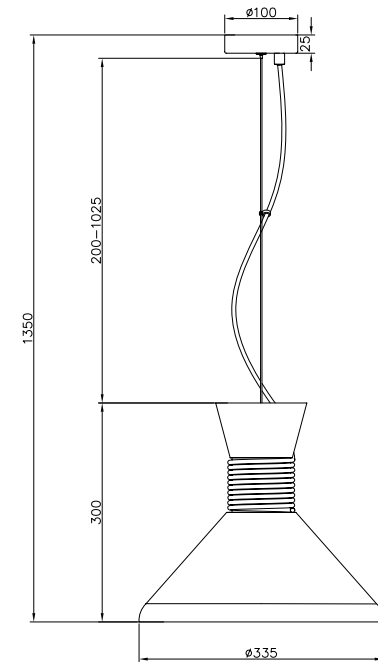

Instruction

P536PL-01R

1 x E27 (60W)

Model: P536PL-01R
Collection: Pendant
Series: California

Pendant Lamps