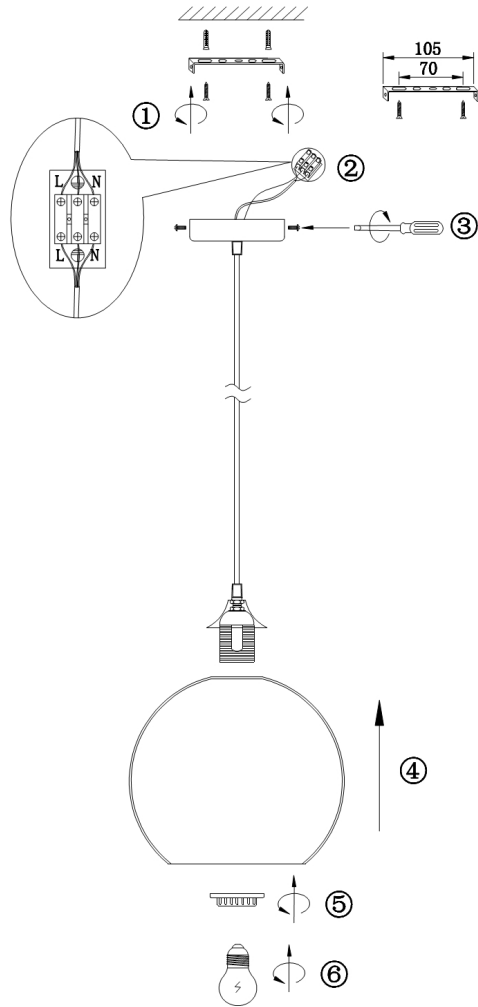

Instruction

Collection: PENDANT
Series: MONTANA
Model: P529PL-01W
Ceiling

- Ceiling

1 x E27 (60W)

MAYTONI
DECORATIVE LIGHTING

www.maytoni.de