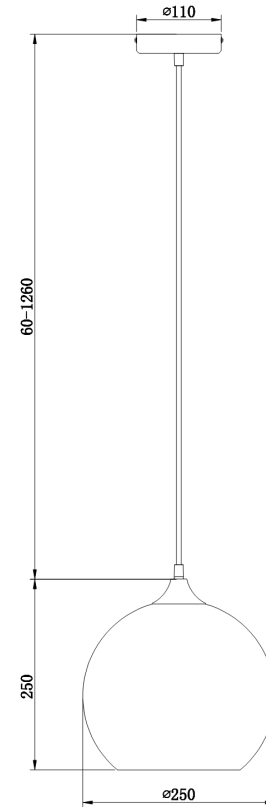

Instruction

Collection: PENDANT
Series: MONTANA
Model: P529PL-01W
Ceiling

- Ceiling

1 x E27 (60W)

MAYTONI
DECORATIVE LIGHTING

www.maytoni.de