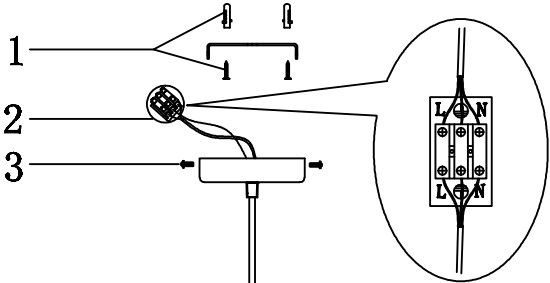

Instruction

Collection: Pendant
Series: Calaf
Model: P360-PL-250-W
Pendant lamp

1 x E27 (60w)

MAYTONI
DECORATIVE LIGHTING
www.maytoni.de