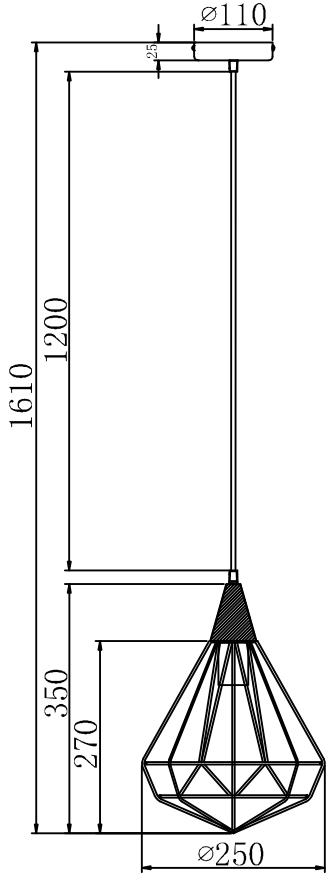

Instruction

Collection: Pendant
Series: Calaf
Model: P360-PL-250-W
Pendant lamp

1 x E27 (60w)

MAYTONI
DECORATIVE LIGHTING
www.maytoni.de