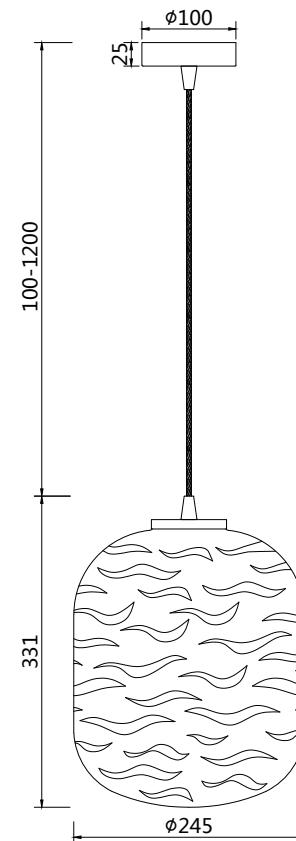

# Instruction

P058PL-01BS

1 x E27 (60W)

Recommended to use with LED bulbs

Model: P058PL-01BS

Collection: Pendant

Series: Dunas

Pendant Lamps