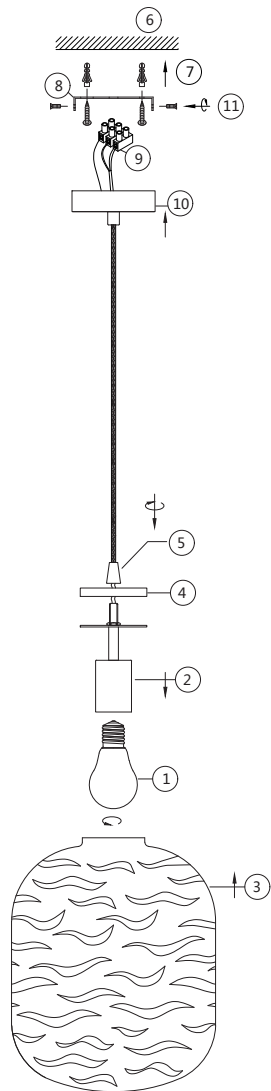

# Instruction

P058PL-01BS

1 x E27 (60W)

Recommended to use with LED bulbs

Model: P058PL-01BS

Collection: Pendant

Series: Dunas

Pendant Lamps