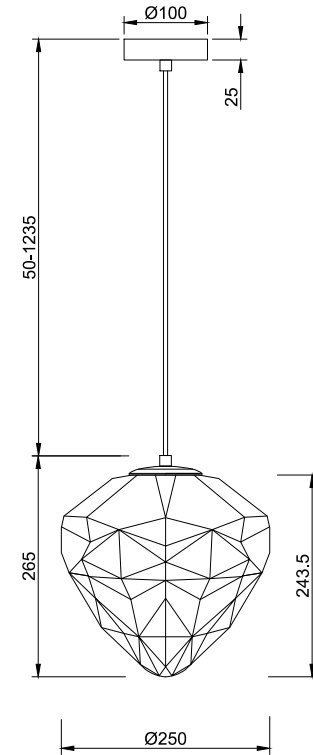

## P053PL-01PK

1 x E27 (40W)

Recommended to use with LED bulbs

Model: P053PL-01PK

Collection: Pendant

Series: Globo

Pendant Lamps