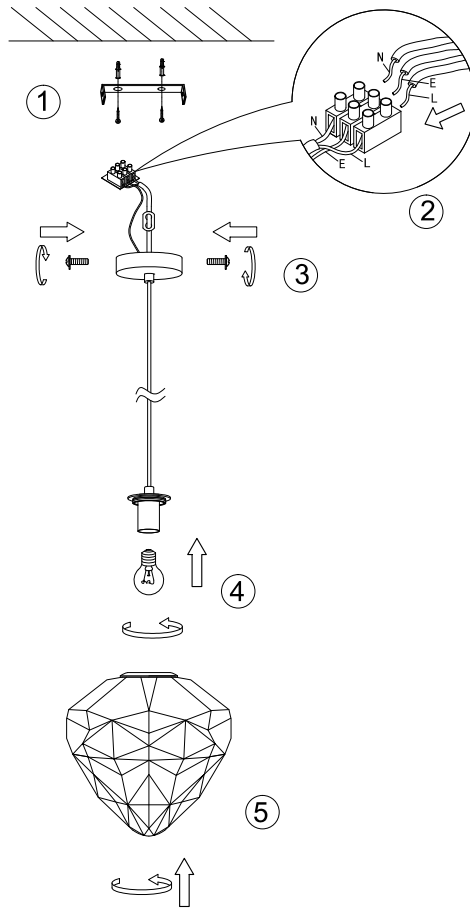

## P053PL-01PK

1 x E27 (40W)

Recommended to use with LED bulbs

Model: P053PL-01PK

Collection: Pendant

Series: Globo

Pendant Lamps