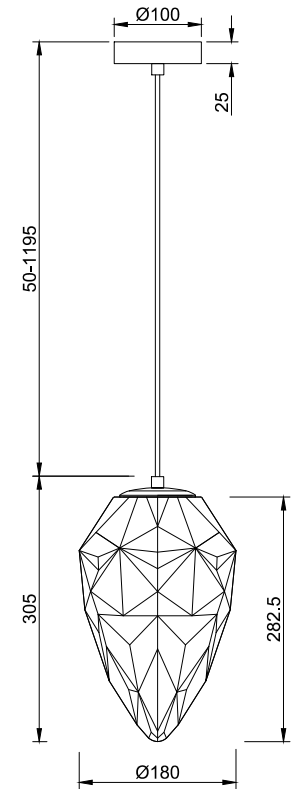

Instruction

P052PL-01BL

1 x E27 (40W)

Recommended to use with LED bulbs

Model: P052PL-01BL

Collection: Pendant

Series: Globo

Pendant Lamps