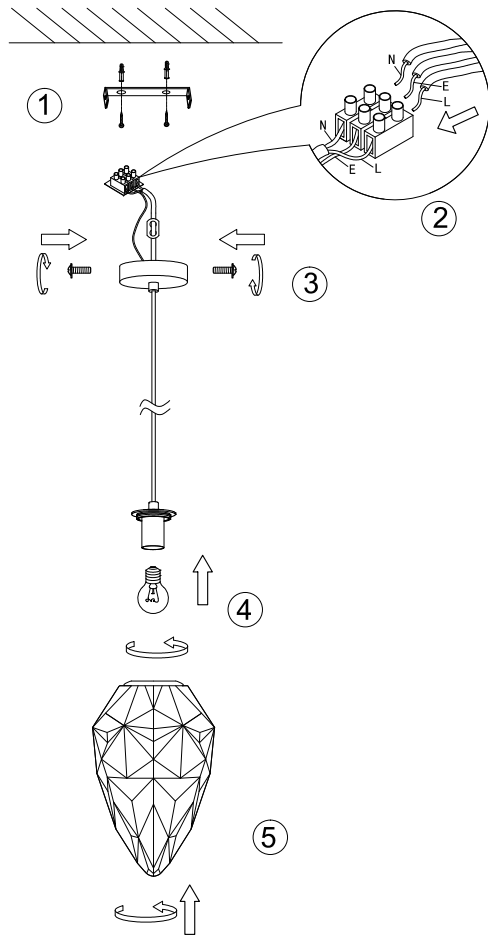

Instruction

P052PL-01BL

1 x E27 (40W)

Recommended to use with LED bulbs

Model: P052PL-01BL

Collection: Pendant

Series: Globo

Pendant Lamps